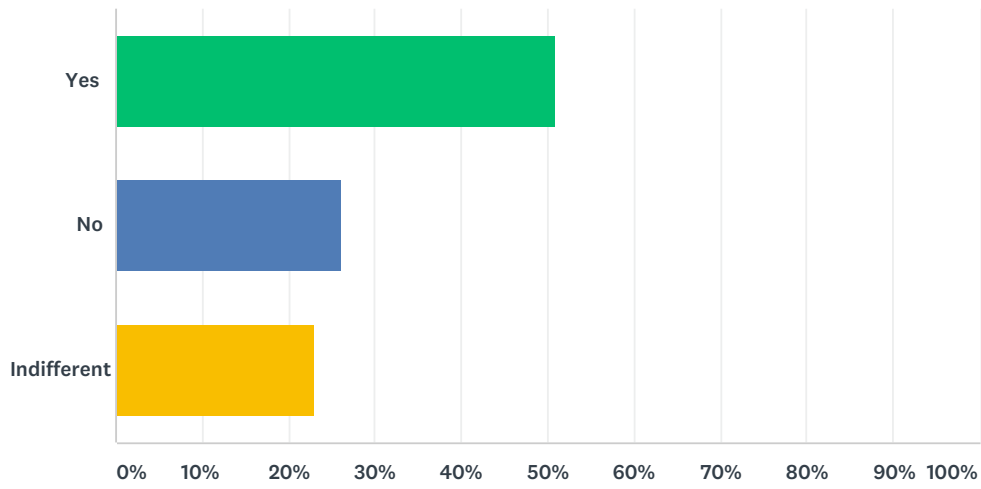

Answered: 165 Skipped: 29

ANSWER CHOICES	RESPONSES	
Not happy	1.21%	2
Could be better	21.21%	35
Indifferent	40.00%	66
I like it	36.36%	60
It's amazing!	1.21%	2
TOTAL		165

Q16 Comments about the food and drink offer (optional)

Answered: 61 Skipped: 133

Q17 Are you happy with your programme rep(s)?

Answered: 161 Skipped: 33

ANSWER CHOICES	RESPONSES	
Yes	71.43%	115
No	11.80%	19
Indifferent	16.77%	27
TOTAL		161

Q18 Do you feel like your voice is being heard through the rep system?

Answered: 161 Skipped: 33

ANSWER CHOICES	RESPONSES	
Yes	50.93%	82
No	26.09%	42
Indifferent	22.98%	37
TOTAL		161

Q19 Say what you have to say...

Answered: 49 Skipped: 145

Q20 Are you aware that the RCA has an Environmental Policy?