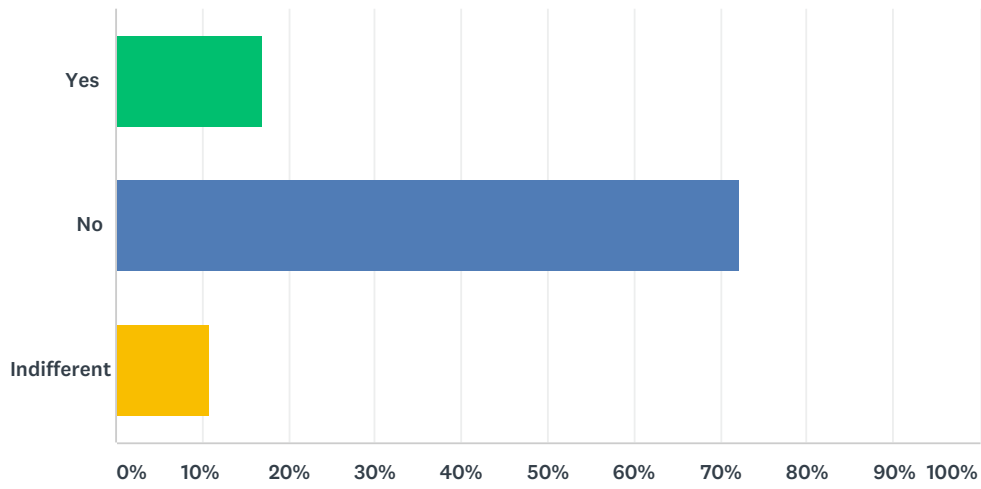

Q7 Are you happy with the variety of societies on offer?

Answered: 182 Skipped: 12

ANSWER CHOICES	RESPONSES	
Yes	35.16%	64
No	14.29%	26
Indifferent	50.55%	92
TOTAL		182

Q8 Have you engaged with the SU? (if 'No' move on to question 11)

Answered: 170 Skipped: 24

ANSWER CHOICES	RESPONSES	
Yes	32.35%	55
No	67.65%	115
Total Respondents: 170		

Q9 In what way did you engage with the SU? (optional)

Answered: 41 Skipped: 153

Q10 Are you happy with the work the SU are doing?

Answered: 170 Skipped: 24

ANSWER CHOICES	RESPONSES	
Yes	52.94%	90
No	10.59%	18
Indifferent	36.47%	62
TOTAL		170

Q11 Are you happy with the food offer on your site?

Answered: 165 Skipped: 29

ANSWER CHOICES	RESPONSES	
Yes	16.97%	28
No	72.12%	119
Indifferent	10.91%	18
TOTAL		165