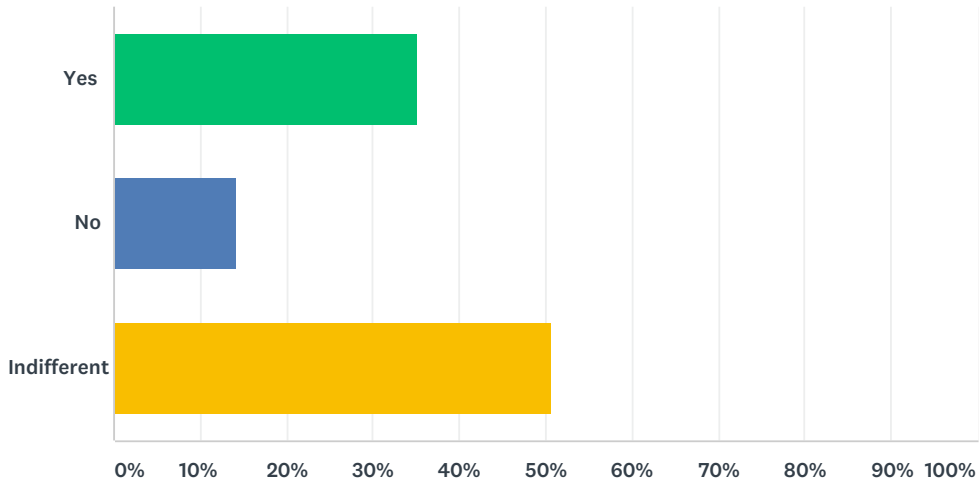

Q4 What is your fee status?

Answered: 194 Skipped: 0

ANSWER CHOICES	RESPONSES
EU	25.77% 50
International	41.75% 81
UK	32.47% 63
TOTAL	194

Q5 Are you a member of a society offered by the SU?

Answered: 182 Skipped: 12

ANSWER CHOICES	RESPONSES	
Yes	18.13%	33
No	81.87%	149
TOTAL		182

Q6 If so, which one(s)?

Answered: 47 Skipped: 147

ANSWER CHOICES	RESPONSES
CGI Society	0.00% 0

Christian Union	0.00%	0
Climbing Society	6.38%	3
DJ Society	0.00%	0
Feminist Society	14.89%	7
Film RCA	12.77%	6
Football Club	6.38%	3
Merziety	4.26%	2
Q.U.E.E.R Society	21.28%	10
RCA Cycling Club	6.38%	3
Red Plate	6.38%	3
Royal Amateur Expedition Society	8.51%	4
SustainLab	10.64%	5
The Walkative Society	10.64%	5
Wine Tasting Society	2.13%	1
Creative Exchange	6.38%	3
RCA Fashion Society	2.13%	1
Mindful and Mindfulness (M Society)	8.51%	4
Theatre and Performing Arts Society	2.13%	1
Other (please specify)	23.40%	11
Total Respondents: 47		

Q7 Are you happy with the variety of societies on offer?

Answered: 182 Skipped: 12

ANSWER CHOICES	RESPONSES	
Yes	35.16%	64
No	14.29%	26
Indifferent	50.55%	92
TOTAL		182

Q8 Have you engaged with the SU? (if 'No' move on to question 11)