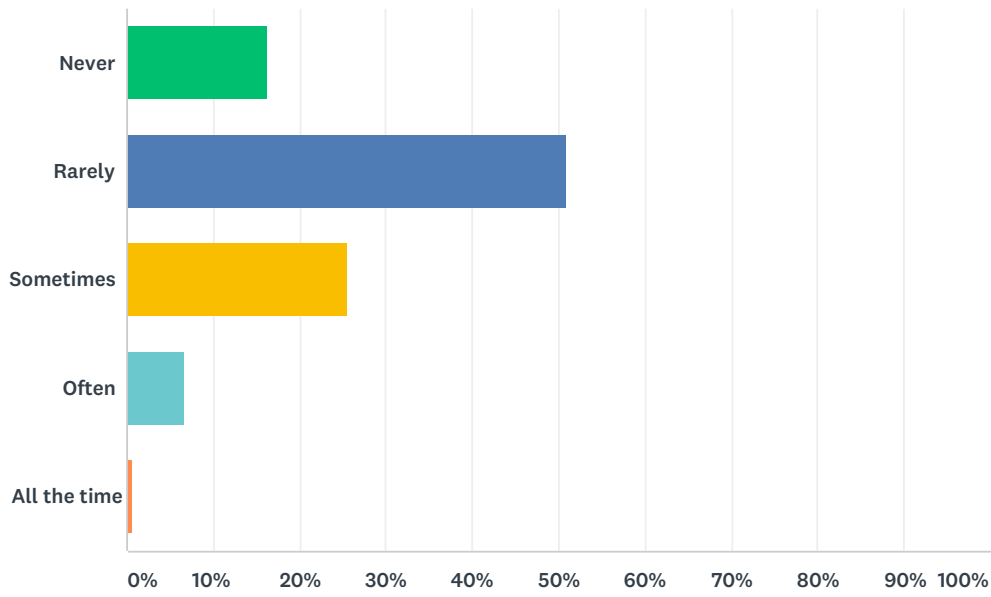

Q12 How satisfied are you with the food and drink on offer in the following spaces?

Answered: 165 Skipped: 29

	VERY BAD	NOT TOO BAD	INDIFFERENT	GOOD	VERY GOOD	TOTAL	WEIGHTED AVERAGE
Gorvy/Dyson Cafe (Battersea)	33.94% 56	37.58% 62	12.12% 20	15.15% 25	1.21% 2	165	2.12
Ground Floor Cafes (Kensington)	7.88% 13	29.70% 49	29.09% 48	24.85% 41	8.48% 14	165	2.96
Vegan Cafe, Fernery (Kensington)	5.45% 9	16.36% 27	52.12% 86	18.79% 31	7.27% 12	165	3.06
SU RCAfe, 2nd Floor, Frayling (Kensington)	6.06% 10	15.76% 26	40.00% 66	29.70% 49	8.48% 14	165	3.19
White City Cafe	4.85% 8	12.73% 21	71.52% 118	8.48% 14	2.42% 4	165	2.91

Q13 Does the cafe(s) on your site provide a suitable social space?

Answered: 165 Skipped: 29

ANSWER CHOICES	RESPONSES	
Yes	63.64%	105
No	36.36%	60
TOTAL		165

Q14 How often do you visit the ArtBar in Kensington?

Answered: 165 Skipped: 29

ANSWER CHOICES	RESPONSES	
Never	16.36%	27
Rarely	50.91%	84
Sometimes	25.45%	42
Often	6.67%	11
All the time	0.61%	1
TOTAL		165

Q15 How satisfied are you with the ArtBar overall?