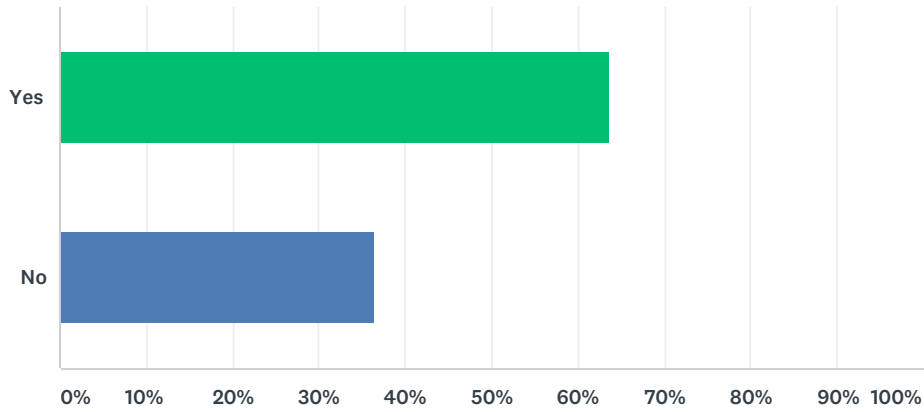

Q13 Does the cafe(s) on your site provide a suitable social space?

Answered: 165 Skipped: 29

ANSWER CHOICES	RESPONSES	
Yes	63.64%	105
No	36.36%	60
TOTAL		165