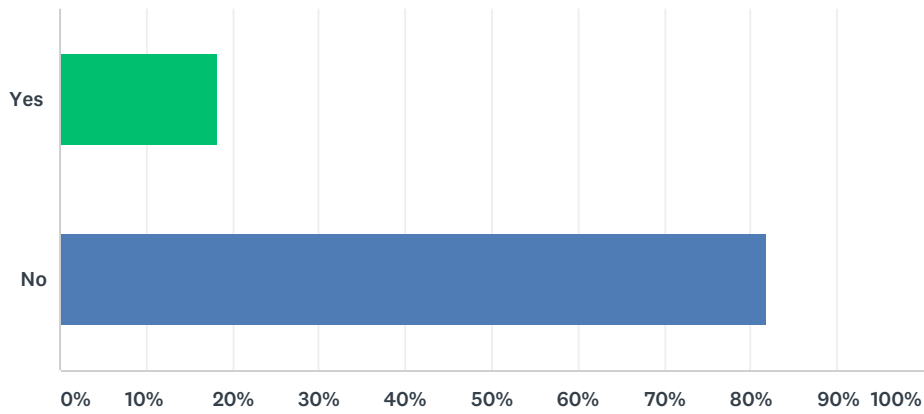

Q4 What is your fee status?

Answered: 194 Skipped: 0

ANSWER CHOICES	RESPONSES
EU	25.77% 50
International	41.75% 81
UK	32.47% 63
TOTAL	194

Q5 Are you a member of a society offered by the SU?

Answered: 182 Skipped: 12

Q7 Are you happy with the variety of societies on offer?

Answered: 182 Skipped: 12

ANSWER CHOICES	RESPONSES	
Yes	35.16%	64
No	14.29%	26
Indifferent	50.55%	92
TOTAL		182

Q8 Have you engaged with the SU? (if 'No' move on to question 11)