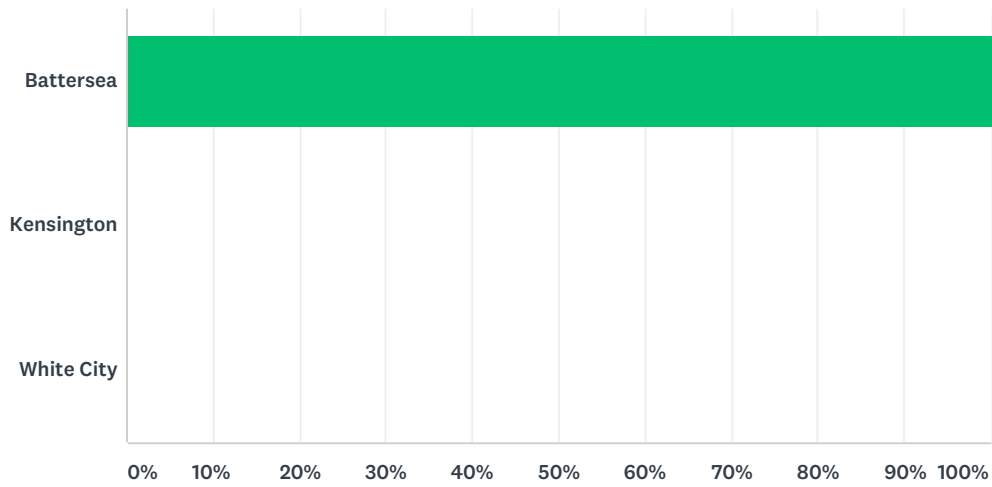

Q2 Which Campus are you based in?

Answered: 194 Skipped: 0

ANSWER CHOICES	RESPONSES	
Battersea	100.00%	194
Kensington	0.00%	0
White City	0.00%	0
TOTAL		194