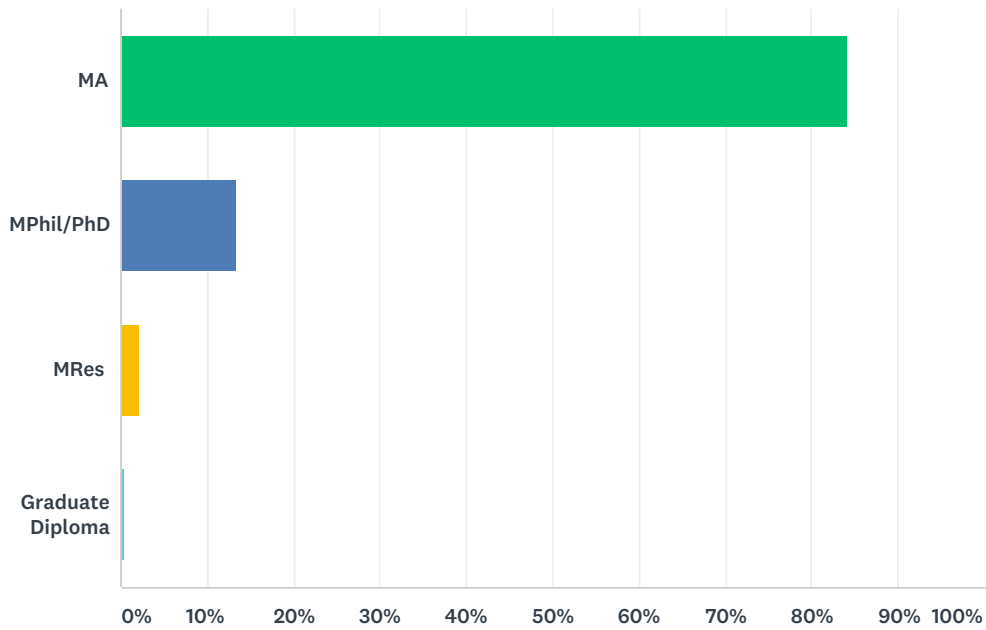

Q1 Which School are you in?

Answered: 193 Skipped: 1

ANSWER CHOICES	RESPONSES	
Architecture	0.00%	0
Arts and Humanities	100.00%	193
Communication	0.00%	0
Design	0.00%	0
TOTAL		193

Q2 Which Campus are you based in?

Answered: 194 Skipped: 0

ANSWER CHOICES	RESPONSES	
Battersea	100.00%	194
Kensington	0.00%	0
White City	0.00%	0
TOTAL		194

Q3 What qualification are you working towards?

Answered: 194 Skipped: 0

ANSWER CHOICES	RESPONSES	
MA	84.02%	163
MPhil/PhD	13.40%	26
MRes	2.06%	4
Graduate Diploma	0.52%	1
TOTAL		194

Q4 What is your fee status?

Answered: 194 Skipped: 0

ANSWER CHOICES	RESPONSES
EU	25.77% 50
International	41.75% 81
UK	32.47% 63
TOTAL	194

Q5 Are you a member of a society offered by the SU?

Answered: 182 Skipped: 12