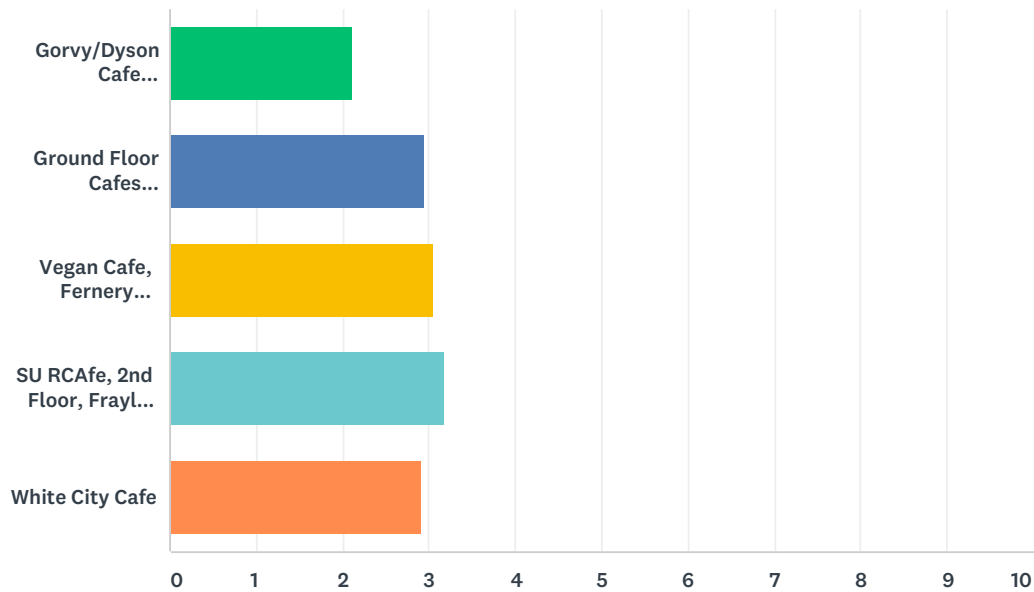

Answered: 170 Skipped: 24

ANSWER CHOICES	RESPONSES	
Yes	52.94%	90
No	10.59%	18
Indifferent	36.47%	62
TOTAL		170

Q11 Are you happy with the food offer on your site?

Answered: 165 Skipped: 29

ANSWER CHOICES	RESPONSES	
Yes	16.97%	28
No	72.12%	119
Indifferent	10.91%	18
TOTAL		165

Q12 How satisfied are you with the food and drink on offer in the following spaces?

Answered: 165 Skipped: 29

	VERY BAD	NOT TOO BAD	INDIFFERENT	GOOD	VERY GOOD	TOTAL	WEIGHTED AVERAGE
Gorvy/Dyson Cafe (Battersea)	33.94% 56	37.58% 62	12.12% 20	15.15% 25	1.21% 2	165	2.12
Ground Floor Cafes (Kensington)	7.88% 13	29.70% 49	29.09% 48	24.85% 41	8.48% 14	165	2.96
Vegan Cafe, Fernery (Kensington)	5.45% 9	16.36% 27	52.12% 86	18.79% 31	7.27% 12	165	3.06
SU RCAfe, 2nd Floor, Frayling (Kensington)	6.06% 10	15.76% 26	40.00% 66	29.70% 49	8.48% 14	165	3.19
White City Cafe	4.85% 8	12.73% 21	71.52% 118	8.48% 14	2.42% 4	165	2.91