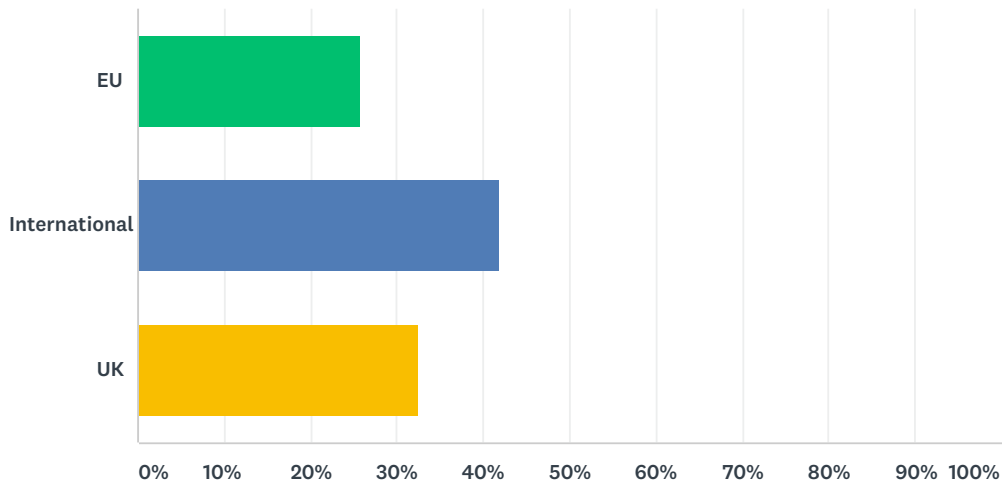

Answered: 194 Skipped: 0

ANSWER CHOICES	RESPONSES	
Battersea	100.00%	194
Kensington	0.00%	0
White City	0.00%	0
TOTAL		194

Q3 What qualification are you working towards?

Answered: 194 Skipped: 0

ANSWER CHOICES	RESPONSES	
MA	84.02%	163
MPhil/PhD	13.40%	26
MRes	2.06%	4
Graduate Diploma	0.52%	1
TOTAL		194

Q4 What is your fee status?

Answered: 194 Skipped: 0

ANSWER CHOICES	RESPONSES
EU	25.77% 50
International	41.75% 81
UK	32.47% 63
TOTAL	194

Q5 Are you a member of a society offered by the SU?

Answered: 182 Skipped: 12