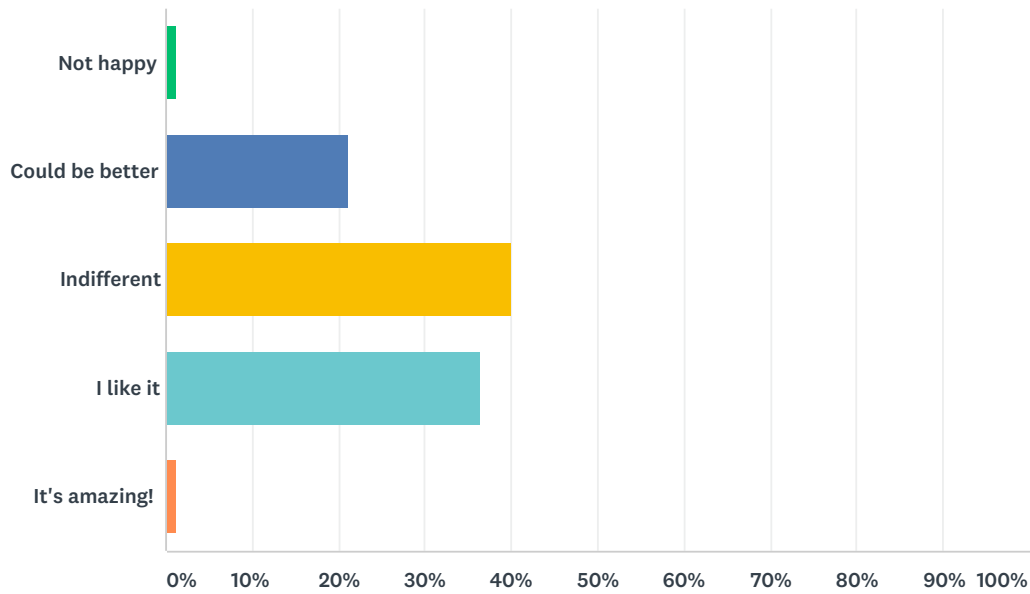

Q15 How satisfied are you with the ArtBar overall?

Answered: 165 Skipped: 29

ANSWER CHOICES	RESPONSES	
Not happy	1.21%	2
Could be better	21.21%	35
Indifferent	40.00%	66
I like it	36.36%	60
It's amazing!	1.21%	2
TOTAL		165