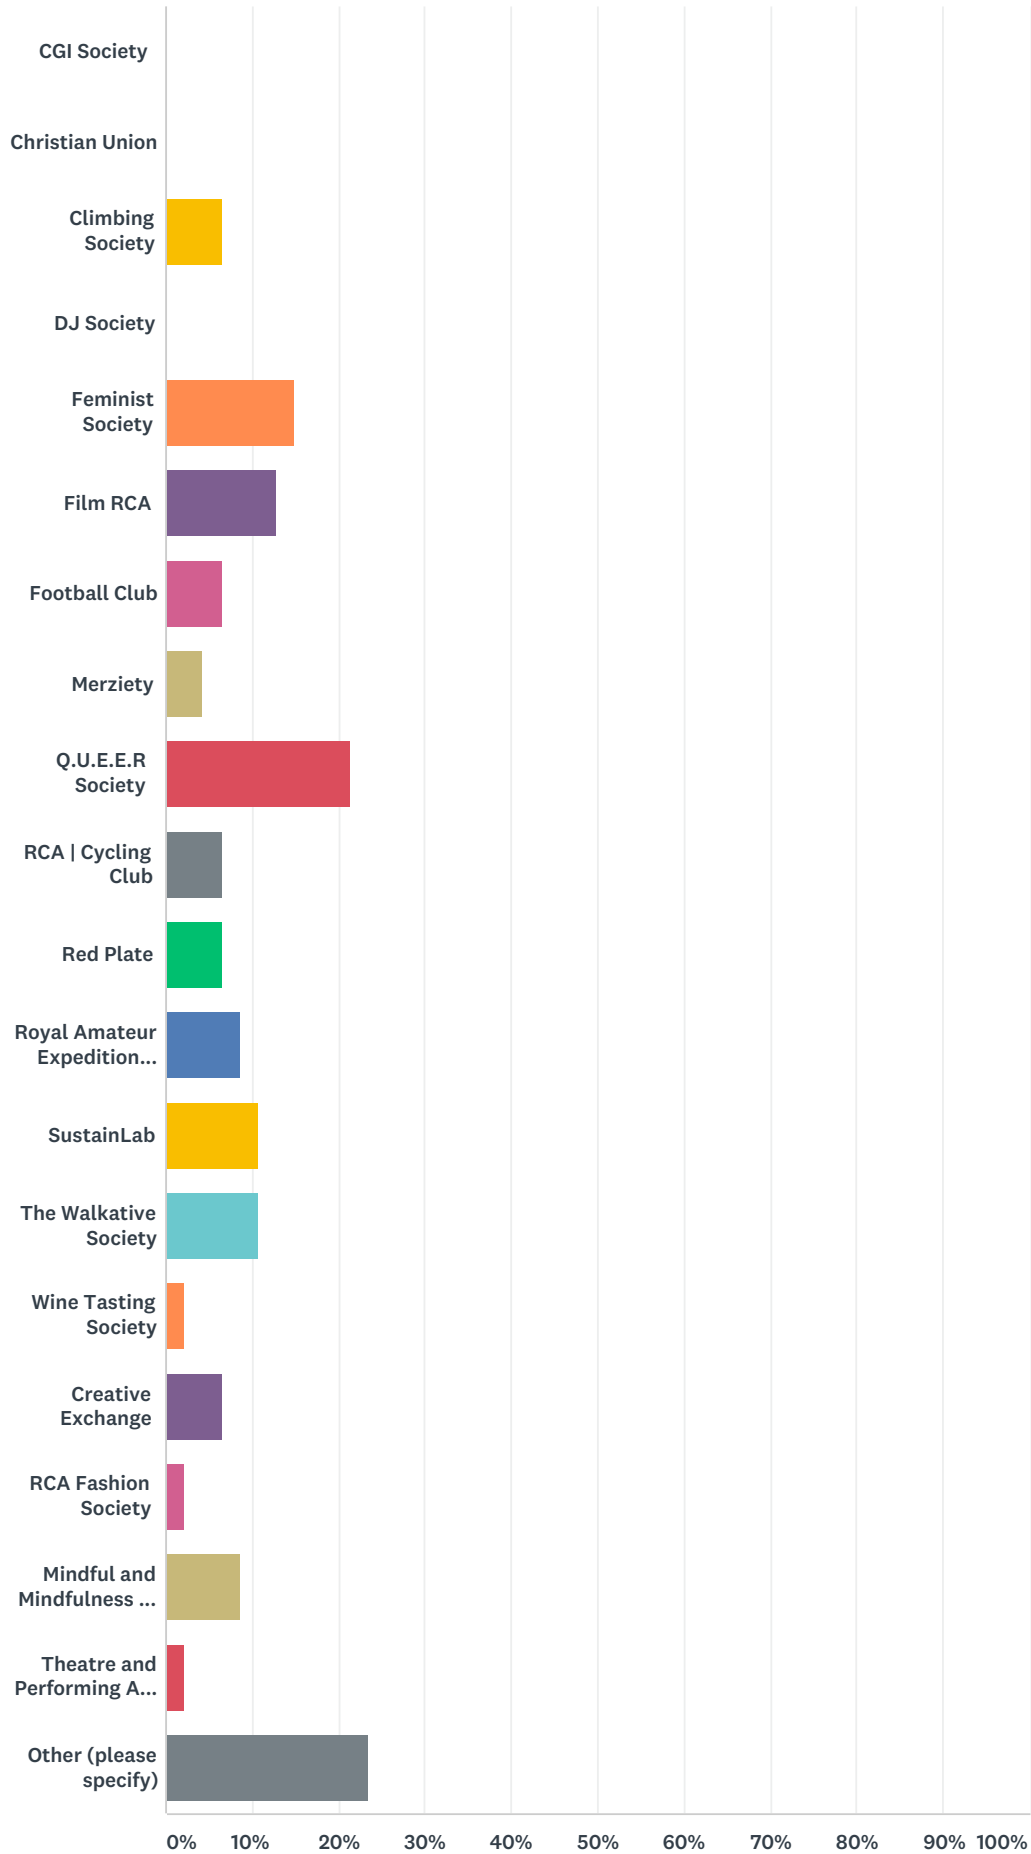

Answered: 194 Skipped: 0

ANSWER CHOICES	RESPONSES	
Battersea	100.00%	194
Kensington	0.00%	0
White City	0.00%	0
TOTAL		194

Q3 What qualification are you working towards?

Answered: 194 Skipped: 0

ANSWER CHOICES	RESPONSES	
MA	84.02%	163
MPhil/PhD	13.40%	26
MRes	2.06%	4
Graduate Diploma	0.52%	1
TOTAL		194

Q4 What is your fee status?

Answered: 194 Skipped: 0

ANSWER CHOICES	RESPONSES
EU	25.77% 50
International	41.75% 81
UK	32.47% 63
TOTAL	194

Q5 Are you a member of a society offered by the SU?

Answered: 182 Skipped: 12

ANSWER CHOICES	RESPONSES	
Yes	18.13%	33
No	81.87%	149
TOTAL		182

Q6 If so, which one(s)?

Answered: 47 Skipped: 147

ANSWER CHOICES	RESPONSES
CGI Society	0.00% 0

Christian Union	0.00%	0
Climbing Society	6.38%	3
DJ Society	0.00%	0
Feminist Society	14.89%	7
Film RCA	12.77%	6
Football Club	6.38%	3
Merziety	4.26%	2
Q.U.E.E.R Society	21.28%	10
RCA Cycling Club	6.38%	3
Red Plate	6.38%	3
Royal Amateur Expedition Society	8.51%	4
SustainLab	10.64%	5
The Walkative Society	10.64%	5
Wine Tasting Society	2.13%	1
Creative Exchange	6.38%	3
RCA Fashion Society	2.13%	1
Mindful and Mindfulness (M Society)	8.51%	4
Theatre and Performing Arts Society	2.13%	1
Other (please specify)	23.40%	11
Total Respondents: 47		

Q7 Are you happy with the variety of societies on offer?

Answered: 182 Skipped: 12

ANSWER CHOICES	RESPONSES	
Yes	35.16%	64
No	14.29%	26
Indifferent	50.55%	92
TOTAL		182

Q8 Have you engaged with the SU? (if 'No' move on to question 11)