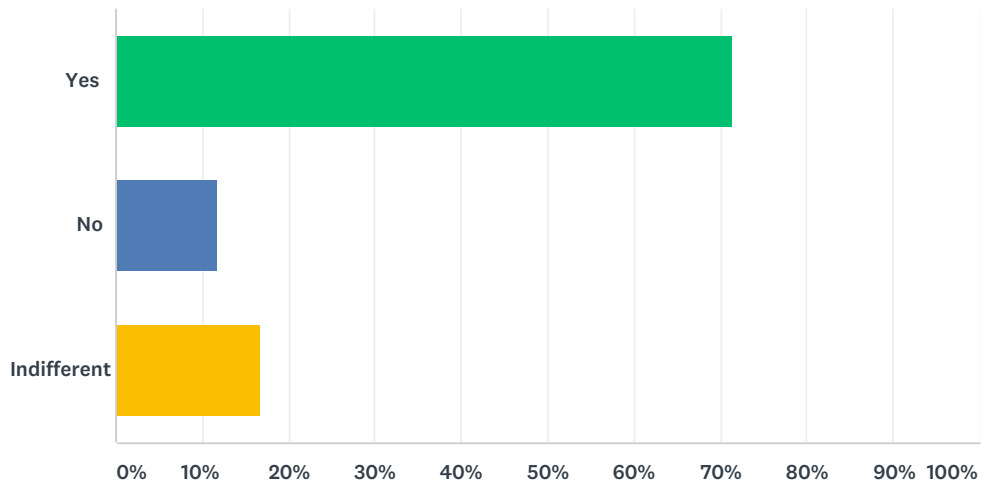

Answered: 165 Skipped: 29

ANSWER CHOICES	RESPONSES	
Never	16.36%	27
Rarely	50.91%	84
Sometimes	25.45%	42
Often	6.67%	11
All the time	0.61%	1
TOTAL		165

Q15 How satisfied are you with the ArtBar overall?

Answered: 165 Skipped: 29

ANSWER CHOICES	RESPONSES	
Not happy	1.21%	2
Could be better	21.21%	35
Indifferent	40.00%	66
I like it	36.36%	60
It's amazing!	1.21%	2
TOTAL		165

Q16 Comments about the food and drink offer (optional)

Answered: 61 Skipped: 133

Q17 Are you happy with your programme rep(s)?

Answered: 161 Skipped: 33

ANSWER CHOICES	RESPONSES	
Yes	71.43%	115
No	11.80%	19
Indifferent	16.77%	27
TOTAL		161

Q18 Do you feel like your voice is being heard through the rep system?