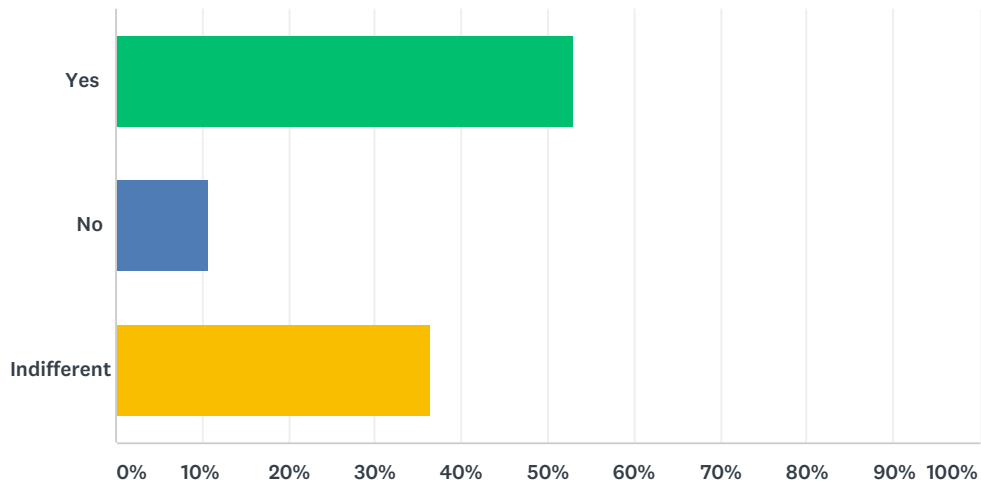

Q7 Are you happy with the variety of societies on offer?

Answered: 182 Skipped: 12

ANSWER CHOICES	RESPONSES	
Yes	35.16%	64
No	14.29%	26
Indifferent	50.55%	92
TOTAL		182

Q8 Have you engaged with the SU? (if 'No' move on to question 11)

Answered: 170 Skipped: 24

ANSWER CHOICES	RESPONSES	
Yes	32.35%	55
No	67.65%	115
Total Respondents: 170		

Q9 In what way did you engage with the SU? (optional)

Answered: 41 Skipped: 153

Q10 Are you happy with the work the SU are doing?

Answered: 170 Skipped: 24

ANSWER CHOICES	RESPONSES	
Yes	52.94%	90
No	10.59%	18
Indifferent	36.47%	62
TOTAL		170

Q11 Are you happy with the food offer on your site?

Answered: 165 Skipped: 29

ANSWER CHOICES	RESPONSES	
Yes	16.97%	28
No	72.12%	119
Indifferent	10.91%	18
TOTAL		165