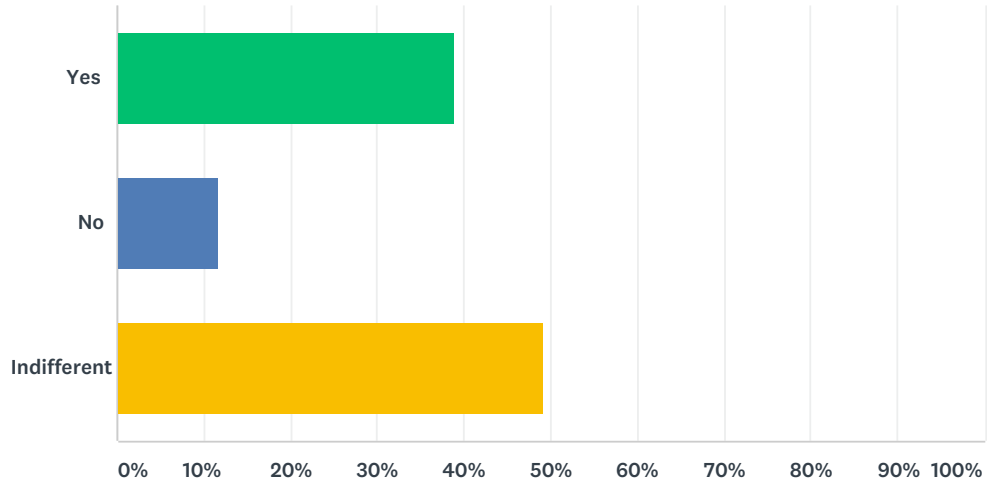

Q4 What is your fee status?

Answered: 787 Skipped: 0

ANSWER CHOICES	RESPONSES
EU	26.68% 210
International	44.60% 351
UK	28.72% 226
TOTAL	787

Q5 Are you a member of a society offered by the SU?

Answered: 721 Skipped: 66

ANSWER CHOICES	RESPONSES	
Yes	18.86%	136
No	81.14%	585
TOTAL		721

Q6 If so, which one(s)?

Answered: 209 Skipped: 578

ANSWER CHOICES	RESPONSES	
CGI Society	1.91%	4
Christian Union	1.91%	4
Climbing Society	10.05%	21
DJ Society	3.35%	7
Feminist Society	11.00%	23
Film RCA	13.40%	28
Football Club	5.26%	11
Merziety	5.74%	12
Q.U.E.E.R Society	13.40%	28
RCA Cycling Club	5.74%	12
Red Plate	5.74%	12
Royal Amateur Expedition Society	13.40%	28
SustainLab	14.83%	31
The Walkative Society	11.96%	25
Wine Tasting Society	8.13%	17
Creative Exchange	2.87%	6
RCA Fashion Society	3.35%	7
Mindful and Mindfulness (M Society)	7.66%	16
Theatre and Performing Arts Society	2.87%	6
Other (please specify)	18.66%	39
Total Respondents: 209		

Q7 Are you happy with the variety of societies on offer?

Answered: 721 Skipped: 66

ANSWER CHOICES	RESPONSES	
Yes	38.97%	281
No	11.79%	85
Indifferent	49.24%	355
TOTAL		721

Q8 Have you engaged with the SU? (if 'No' move on to question 11)