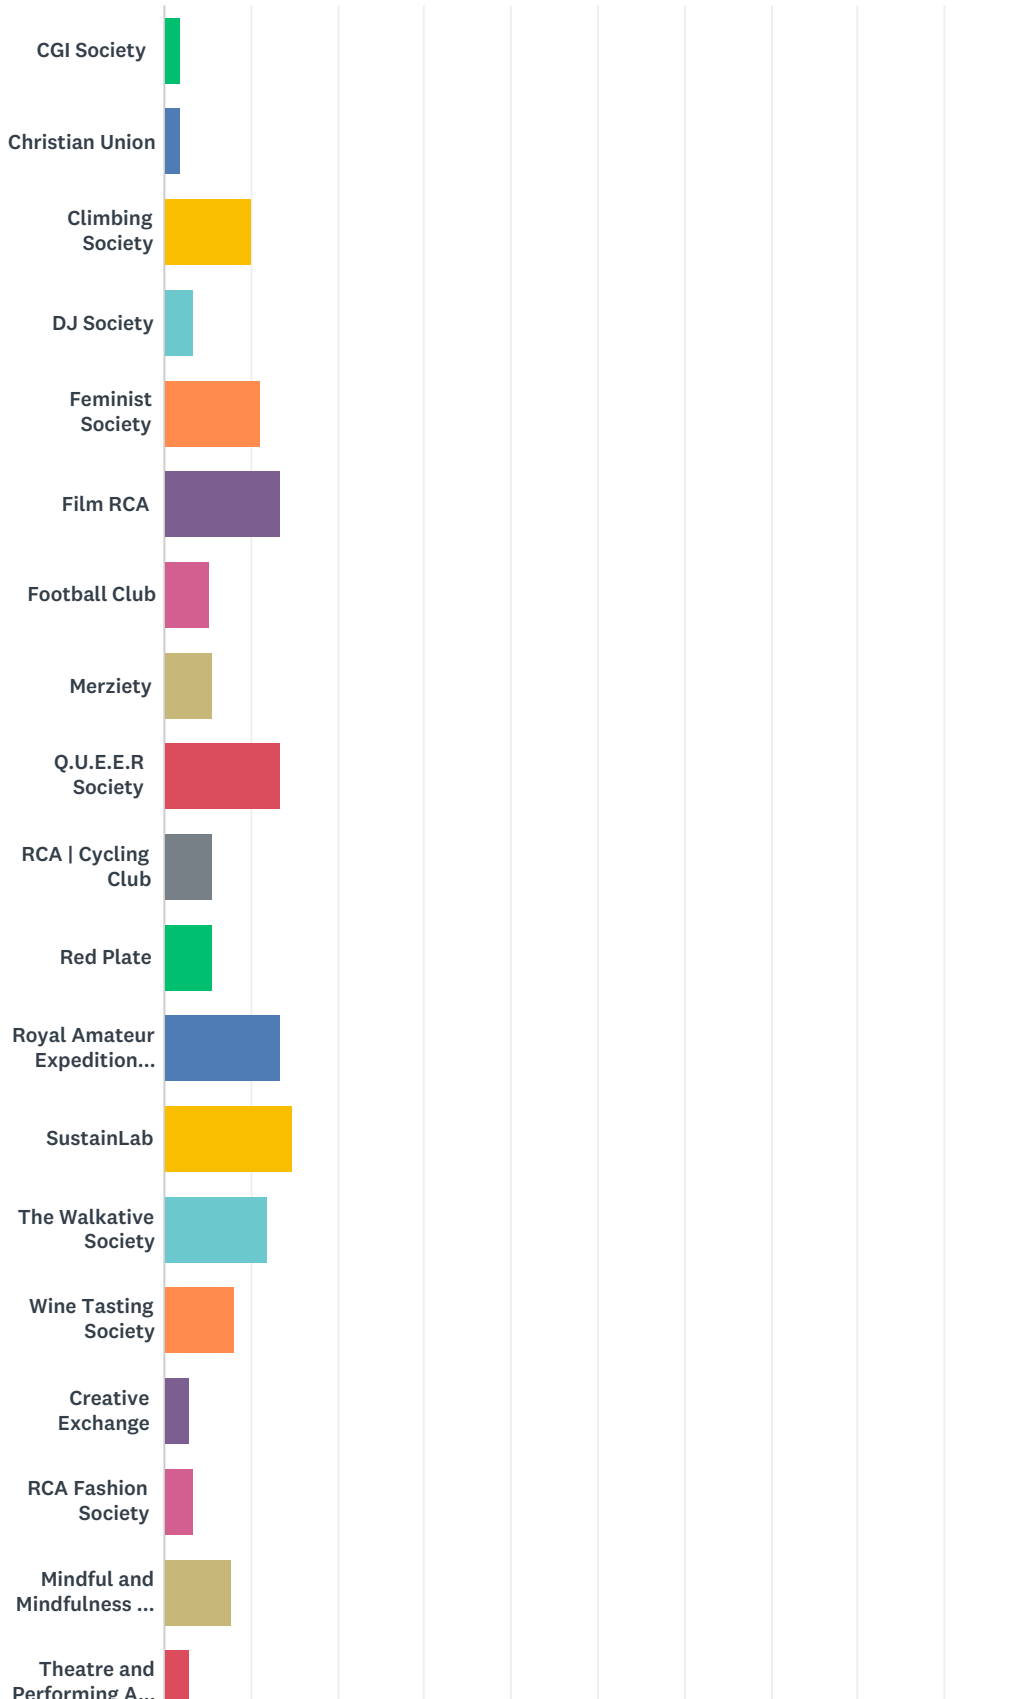

Answered: 787 Skipped: 0

ANSWER CHOICES	RESPONSES
Battersea	24.65% 194
Kensington	53.88% 424
White City	21.47% 169
TOTAL	787

Q3 What qualification are you working towards?

Answered: 787 Skipped: 0

ANSWER CHOICES	RESPONSES	
MA	87.29%	687
MPhil/PhD	8.26%	65
MRes	2.29%	18
Graduate Diploma	2.16%	17
TOTAL		787

Q4 What is your fee status?

Answered: 787 Skipped: 0

ANSWER CHOICES	RESPONSES
EU	26.68% 210
International	44.60% 351
UK	28.72% 226
TOTAL	787

Q5 Are you a member of a society offered by the SU?

Answered: 721 Skipped: 66

ANSWER CHOICES	RESPONSES	
Yes	18.86%	136
No	81.14%	585
TOTAL		721

Q6 If so, which one(s)?

Answered: 209 Skipped: 578

ANSWER CHOICES	RESPONSES	
CGI Society	1.91%	4
Christian Union	1.91%	4
Climbing Society	10.05%	21
DJ Society	3.35%	7
Feminist Society	11.00%	23
Film RCA	13.40%	28
Football Club	5.26%	11
Merziety	5.74%	12
Q.U.E.E.R Society	13.40%	28
RCA Cycling Club	5.74%	12
Red Plate	5.74%	12
Royal Amateur Expedition Society	13.40%	28
SustainLab	14.83%	31
The Walkative Society	11.96%	25
Wine Tasting Society	8.13%	17
Creative Exchange	2.87%	6
RCA Fashion Society	3.35%	7
Mindful and Mindfulness (M Society)	7.66%	16
Theatre and Performing Arts Society	2.87%	6
Other (please specify)	18.66%	39
Total Respondents: 209		

Q7 Are you happy with the variety of societies on offer?

Answered: 721 Skipped: 66

ANSWER CHOICES	RESPONSES	
Yes	38.97%	281
No	11.79%	85
Indifferent	49.24%	355
TOTAL		721

Q8 Have you engaged with the SU? (if 'No' move on to question 11)