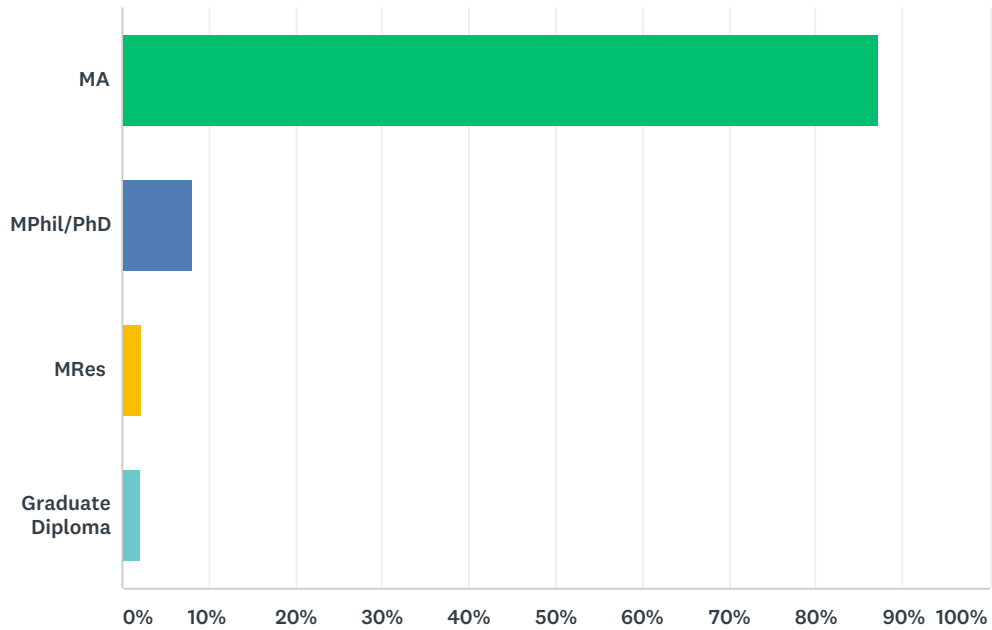

Q1 Which School are you in?

Answered: 783 Skipped: 4

ANSWER CHOICES	RESPONSES	
Architecture	15.45%	121
Arts and Humanities	38.70%	303
Communication	18.01%	141
Design	27.84%	218
TOTAL		783

Q2 Which Campus are you based in?

Answered: 787 Skipped: 0

ANSWER CHOICES	RESPONSES
Battersea	24.65% 194
Kensington	53.88% 424
White City	21.47% 169
TOTAL	787

Q3 What qualification are you working towards?

Answered: 787 Skipped: 0

ANSWER CHOICES	RESPONSES	
MA	87.29%	687
MPhil/PhD	8.26%	65
MRes	2.29%	18
Graduate Diploma	2.16%	17
TOTAL		787

Q4 What is your fee status?

Answered: 787 Skipped: 0

ANSWER CHOICES	RESPONSES
EU	26.68% 210
International	44.60% 351
UK	28.72% 226
TOTAL	787

Q5 Are you a member of a society offered by the SU?

Answered: 721 Skipped: 66