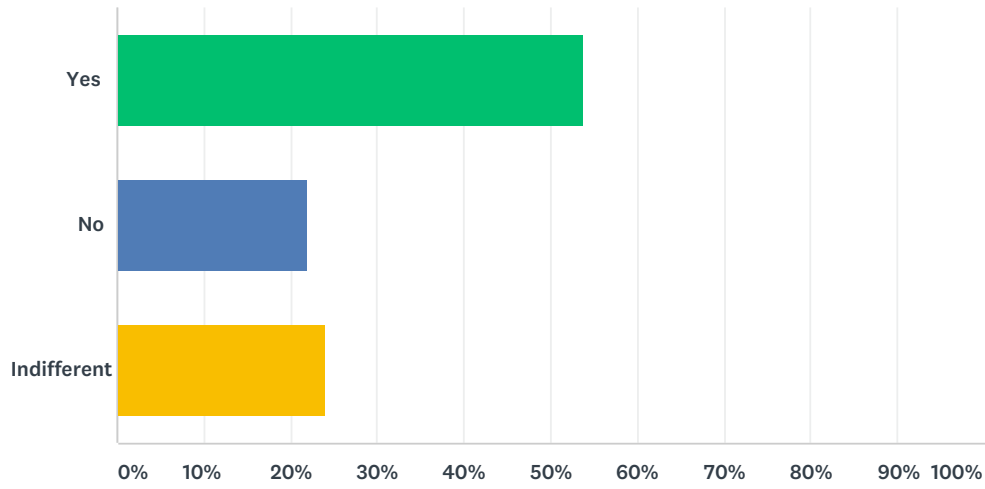

Q18 Do you feel like your voice is being heard through the rep system?

Answered: 609 Skipped: 178

ANSWER CHOICES	RESPONSES	
Yes	53.86%	328
No	22.00%	134
Indifferent	24.14%	147
TOTAL		609