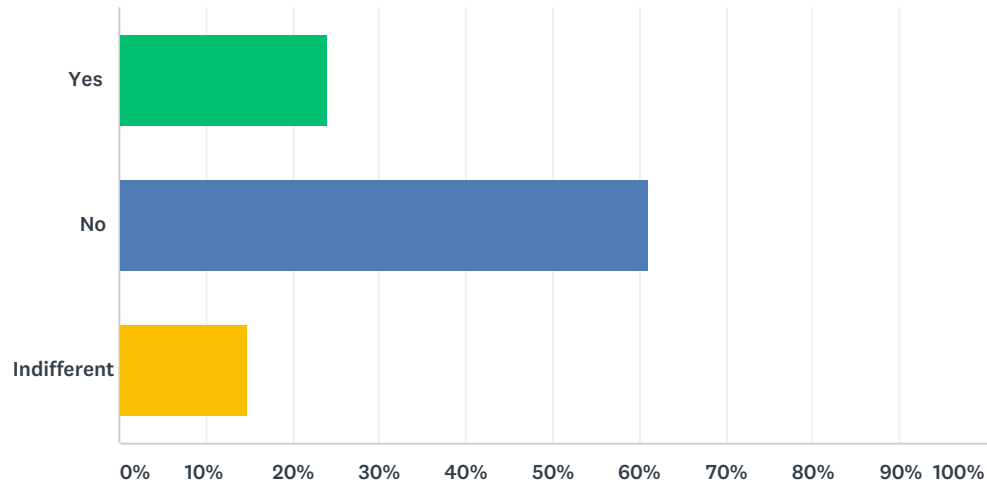

Q7 Are you happy with the variety of societies on offer?

Answered: 721 Skipped: 66

ANSWER CHOICES	RESPONSES	
Yes	38.97%	281
No	11.79%	85
Indifferent	49.24%	355
TOTAL		721

Q8 Have you engaged with the SU? (if 'No' move on to question 11)

Answered: 665 Skipped: 122

ANSWER CHOICES	RESPONSES	
Yes	31.28%	208
No	69.02%	459
Total Respondents: 665		

Q9 In what way did you engage with the SU? (optional)

Answered: 146 Skipped: 641

Q10 Are you happy with the work the SU are doing?

Answered: 665 Skipped: 122

ANSWER CHOICES	RESPONSES	
Yes	53.08%	353
No	7.37%	49
Indifferent	39.55%	263
TOTAL		665

Q11 Are you happy with the food offer on your site?

Answered: 618 Skipped: 169

ANSWER CHOICES	RESPONSES	
Yes	24.11%	149
No	61.00%	377
Indifferent	14.89%	92
TOTAL		618