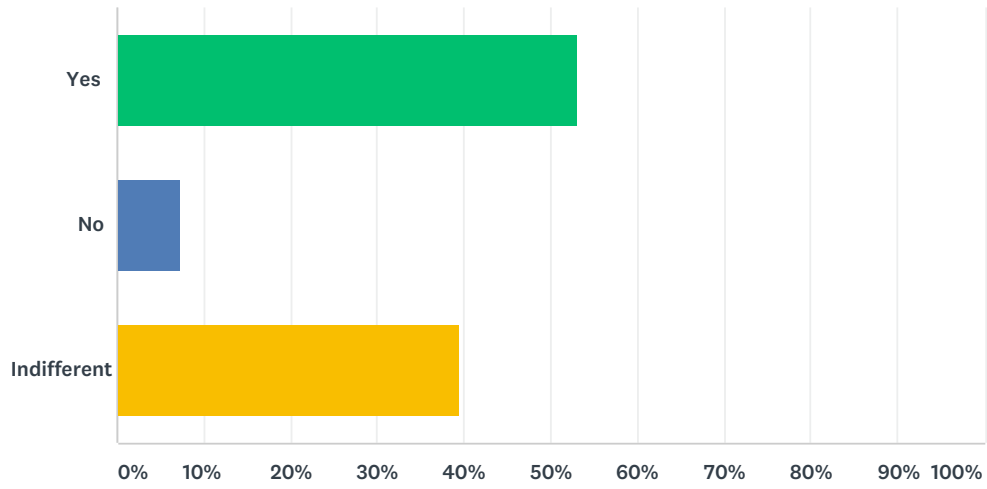

Q7 Are you happy with the variety of societies on offer?

Answered: 721 Skipped: 66

ANSWER CHOICES	RESPONSES	
Yes	38.97%	281
No	11.79%	85
Indifferent	49.24%	355
TOTAL		721

Q8 Have you engaged with the SU? (if 'No' move on to question 11)

Answered: 665 Skipped: 122

ANSWER CHOICES	RESPONSES	
Yes	31.28%	208
No	69.02%	459
Total Respondents: 665		

Q9 In what way did you engage with the SU? (optional)

Answered: 146 Skipped: 641

Q10 Are you happy with the work the SU are doing?

Answered: 665 Skipped: 122

ANSWER CHOICES	RESPONSES	
Yes	53.08%	353
No	7.37%	49
Indifferent	39.55%	263
TOTAL		665

Q11 Are you happy with the food offer on your site?

Answered: 618 Skipped: 169

ANSWER CHOICES	RESPONSES	
Yes	24.11%	149
No	61.00%	377
Indifferent	14.89%	92
TOTAL		618