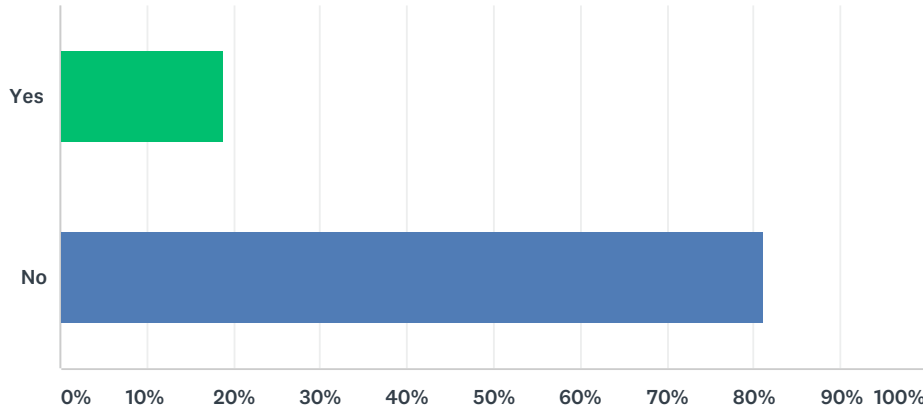

Q4 What is your fee status?

Answered: 787 Skipped: 0

ANSWER CHOICES	RESPONSES
EU	26.68% 210
International	44.60% 351
UK	28.72% 226
TOTAL	787

Q5 Are you a member of a society offered by the SU?

Answered: 721 Skipped: 66

Q7 Are you happy with the variety of societies on offer?

Answered: 721 Skipped: 66

ANSWER CHOICES	RESPONSES	
Yes	38.97%	281
No	11.79%	85
Indifferent	49.24%	355
TOTAL		721

Q8 Have you engaged with the SU? (if 'No' move on to question 11)