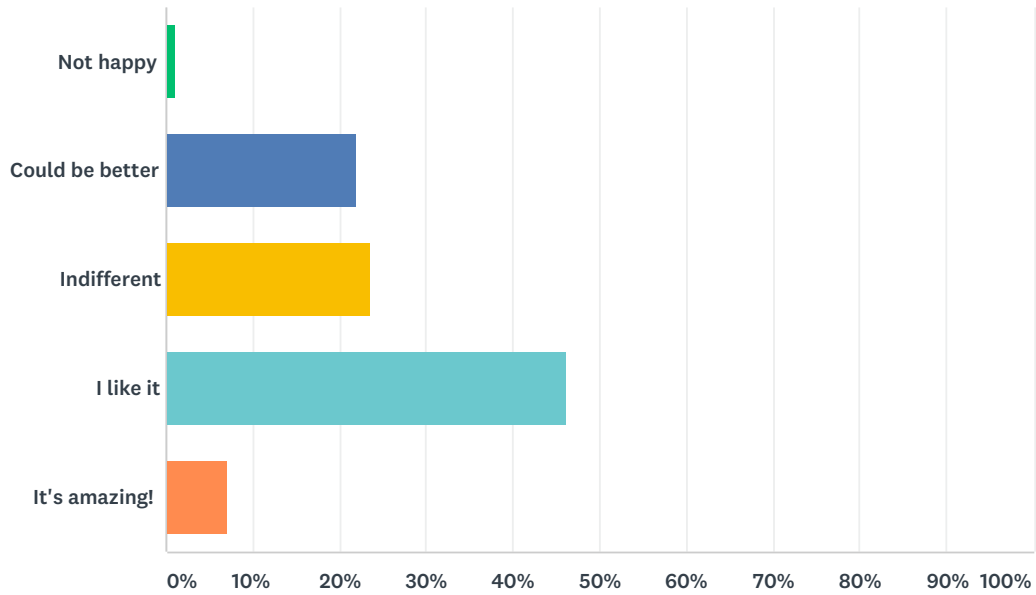

Q15 How satisfied are you with the ArtBar overall?

Answered: 618 Skipped: 169

ANSWER CHOICES	RESPONSES
Not happy	0.97% 6
Could be better	22.01% 136
Indifferent	23.62% 146
I like it	46.28% 286
It's amazing!	7.12% 44
TOTAL	618