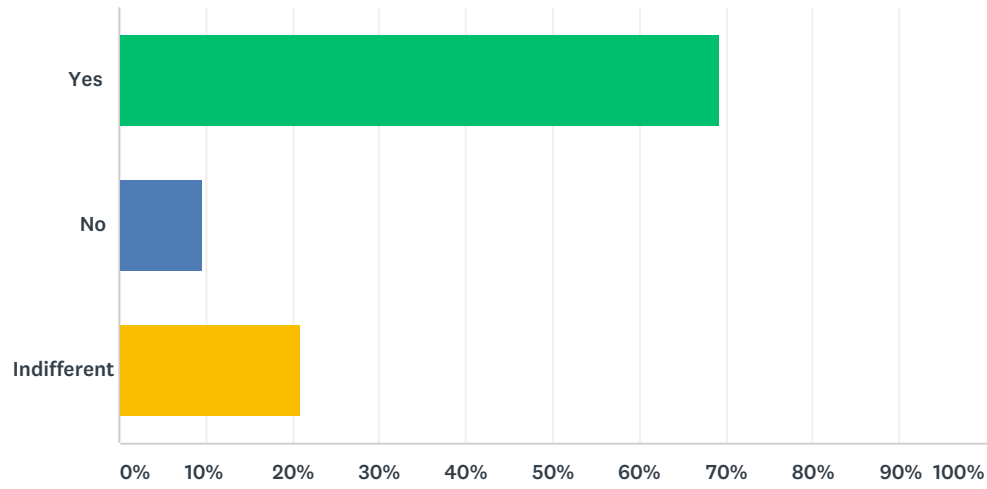

Answered: 618 Skipped: 169

ANSWER CHOICES	RESPONSES	
Never	8.25%	51
Rarely	30.10%	186
Sometimes	37.38%	231
Often	19.74%	122
All the time	4.53%	28
TOTAL		618

Q15 How satisfied are you with the ArtBar overall?

Answered: 618 Skipped: 169

ANSWER CHOICES	RESPONSES
Not happy	0.97% 6
Could be better	22.01% 136
Indifferent	23.62% 146
I like it	46.28% 286
It's amazing!	7.12% 44
TOTAL	618

Q16 Comments about the food and drink offer (optional)

Answered: 231 Skipped: 556

Q17 Are you happy with your programme rep(s)?

Answered: 609 Skipped: 178

ANSWER CHOICES	RESPONSES	
Yes	69.29%	422
No	9.69%	59
Indifferent	21.02%	128
TOTAL		609

Q18 Do you feel like your voice is being heard through the rep system?