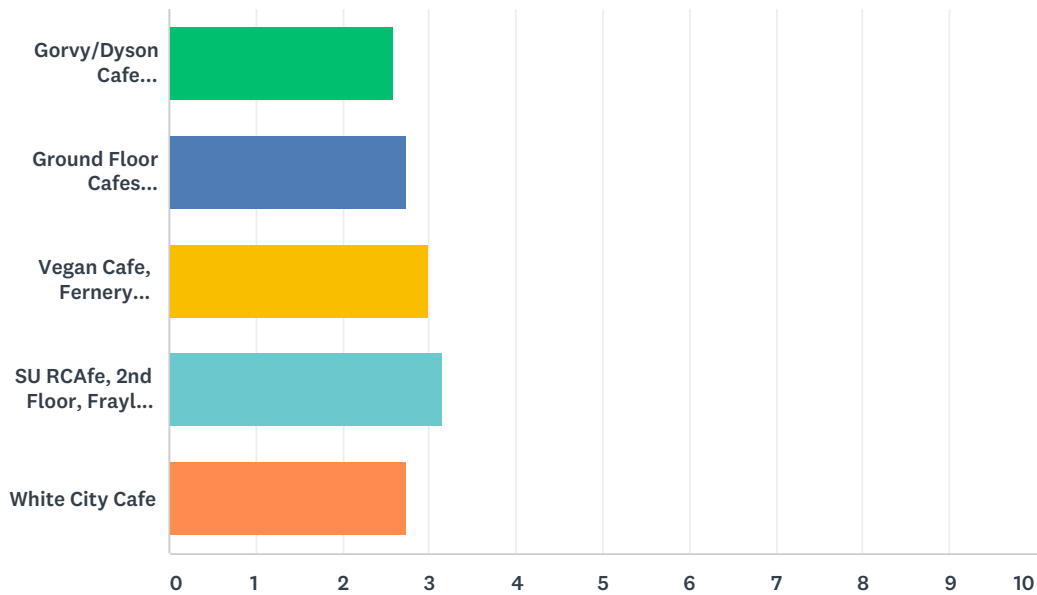

Answered: 665 Skipped: 122

ANSWER CHOICES	RESPONSES	
Yes	53.08%	353
No	7.37%	49
Indifferent	39.55%	263
TOTAL		665

Q11 Are you happy with the food offer on your site?

Answered: 618 Skipped: 169

ANSWER CHOICES	RESPONSES	
Yes	24.11%	149
No	61.00%	377
Indifferent	14.89%	92
TOTAL		618

Q12 How satisfied are you with the food and drink on offer in the following spaces?

Answered: 618 Skipped: 169

	VERY BAD	NOT TOO BAD	INDIFFERENT	GOOD	VERY GOOD	TOTAL	WEIGHTED AVERAGE
Gorvy/Dyson Cafe (Battersea)	15.21% 94	24.11% 149	48.38% 299	11.17% 69	1.13% 7	618	2.59
Ground Floor Cafes (Kensington)	16.34% 101	30.26% 187	21.36% 132	26.21% 162	5.83% 36	618	2.75
Vegan Cafe, Fernery (Kensington)	7.93% 49	20.23% 125	41.59% 257	25.57% 158	4.69% 29	618	2.99
SU R Cafe, 2nd Floor, Frayling (Kensington)	5.83% 36	25.57% 158	25.57% 158	33.33% 206	9.71% 60	618	3.16
White City Cafe	9.39% 58	19.58% 121	59.06% 365	10.19% 63	1.78% 11	618	2.75