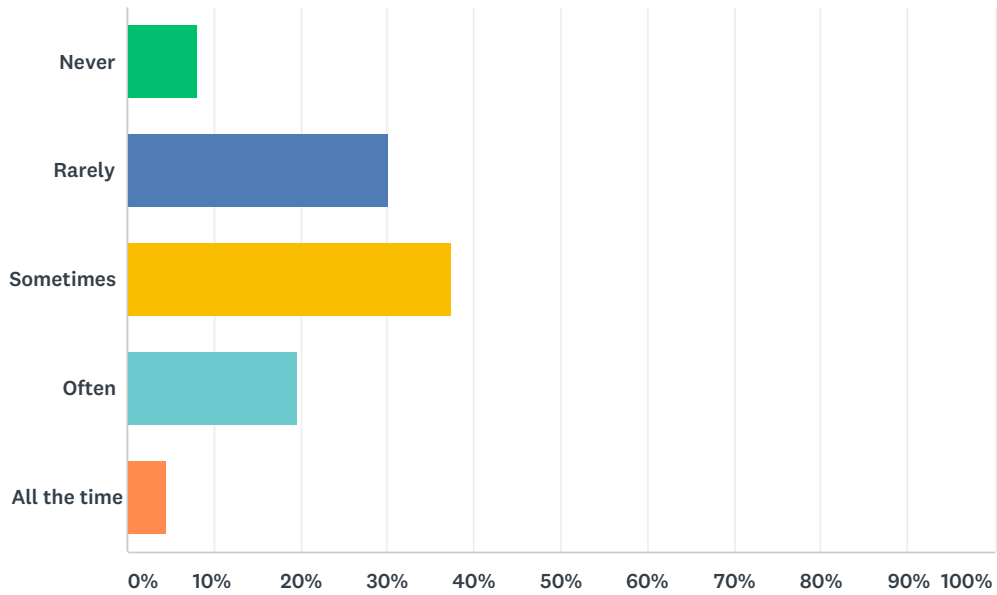

Q12 How satisfied are you with the food and drink on offer in the following spaces?

Answered: 618 Skipped: 169

	VERY BAD	NOT TOO BAD	INDIFFERENT	GOOD	VERY GOOD	TOTAL	WEIGHTED AVERAGE
Gorvy/Dyson Cafe (Battersea)	15.21% 94	24.11% 149	48.38% 299	11.17% 69	1.13% 7	618	2.59
Ground Floor Cafes (Kensington)	16.34% 101	30.26% 187	21.36% 132	26.21% 162	5.83% 36	618	2.75
Vegan Cafe, Fernery (Kensington)	7.93% 49	20.23% 125	41.59% 257	25.57% 158	4.69% 29	618	2.99
SU R Cafe, 2nd Floor, Frayling (Kensington)	5.83% 36	25.57% 158	25.57% 158	33.33% 206	9.71% 60	618	3.16
White City Cafe	9.39% 58	19.58% 121	59.06% 365	10.19% 63	1.78% 11	618	2.75

Q13 Does the cafe(s) on your site provide a suitable social space?

Answered: 618 Skipped: 169

ANSWER CHOICES	RESPONSES	
Yes	68.45%	423
No	31.55%	195
TOTAL		618

Q14 How often do you visit the ArtBar in Kensington?

Answered: 618 Skipped: 169

ANSWER CHOICES	RESPONSES	
Never	8.25%	51
Rarely	30.10%	186
Sometimes	37.38%	231
Often	19.74%	122
All the time	4.53%	28
TOTAL		618

Q15 How satisfied are you with the ArtBar overall?