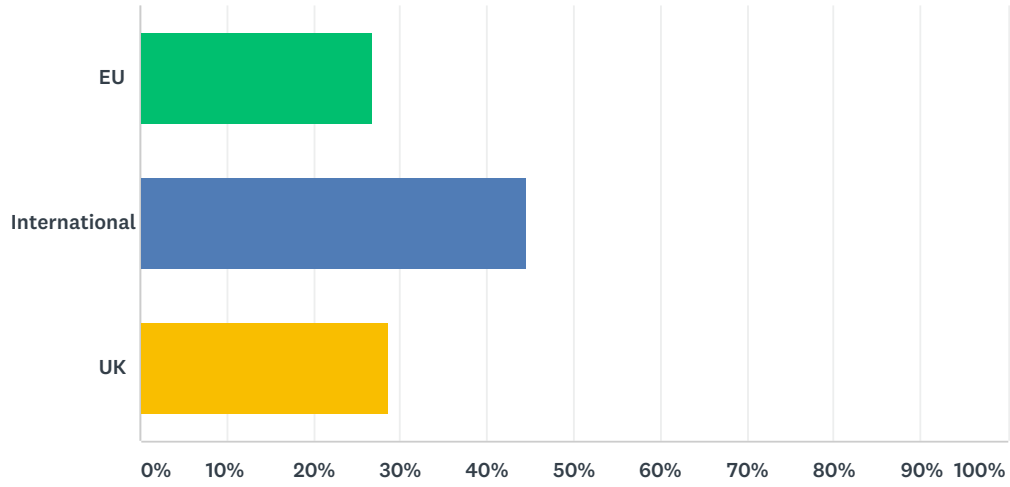

Answered: 787 Skipped: 0

ANSWER CHOICES	RESPONSES
Battersea	24.65% 194
Kensington	53.88% 424
White City	21.47% 169
TOTAL	787

Q3 What qualification are you working towards?

Answered: 787 Skipped: 0

ANSWER CHOICES	RESPONSES	
MA	87.29%	687
MPhil/PhD	8.26%	65
MRes	2.29%	18
Graduate Diploma	2.16%	17
TOTAL		787

Q4 What is your fee status?

Answered: 787 Skipped: 0

ANSWER CHOICES	RESPONSES
EU	26.68% 210
International	44.60% 351
UK	28.72% 226
TOTAL	787

Q5 Are you a member of a society offered by the SU?

Answered: 721 Skipped: 66