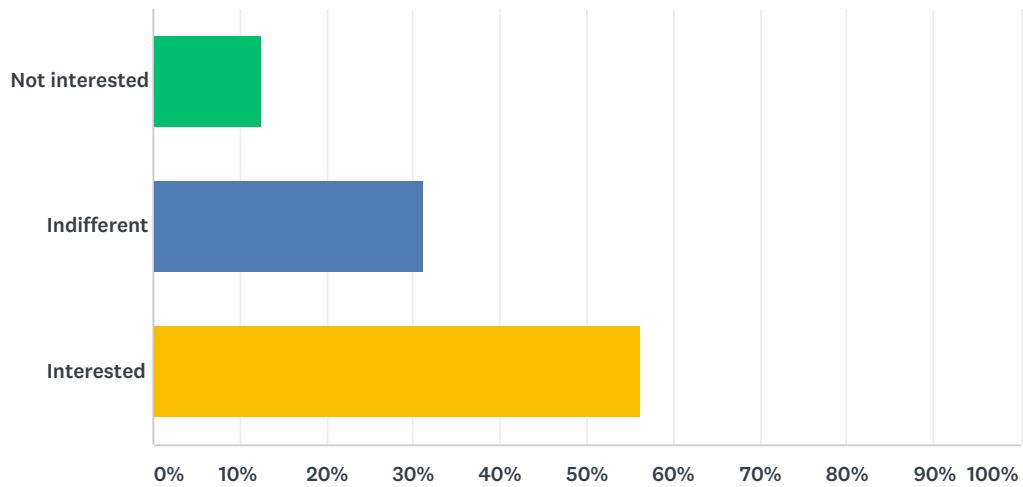

Q22 How interested would you be in the RCA to engage with you on questions relating to sustainability in your practice/course work?

Answered: 555 Skipped: 232

ANSWER CHOICES	RESPONSES	
Not interested	12.61%	70
Indifferent	31.17%	173
Interested	56.22%	312
TOTAL		555