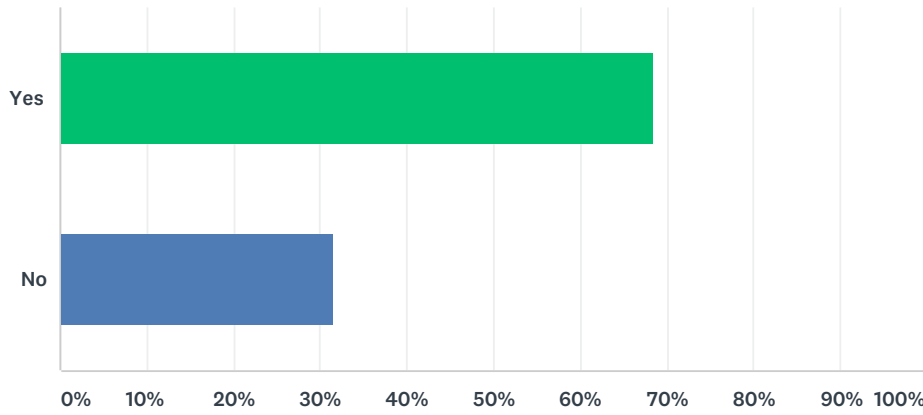

Q13 Does the cafe(s) on your site provide a suitable social space?

Answered: 618 Skipped: 169

ANSWER CHOICES	RESPONSES	
Yes	68.45%	423
No	31.55%	195
TOTAL		618