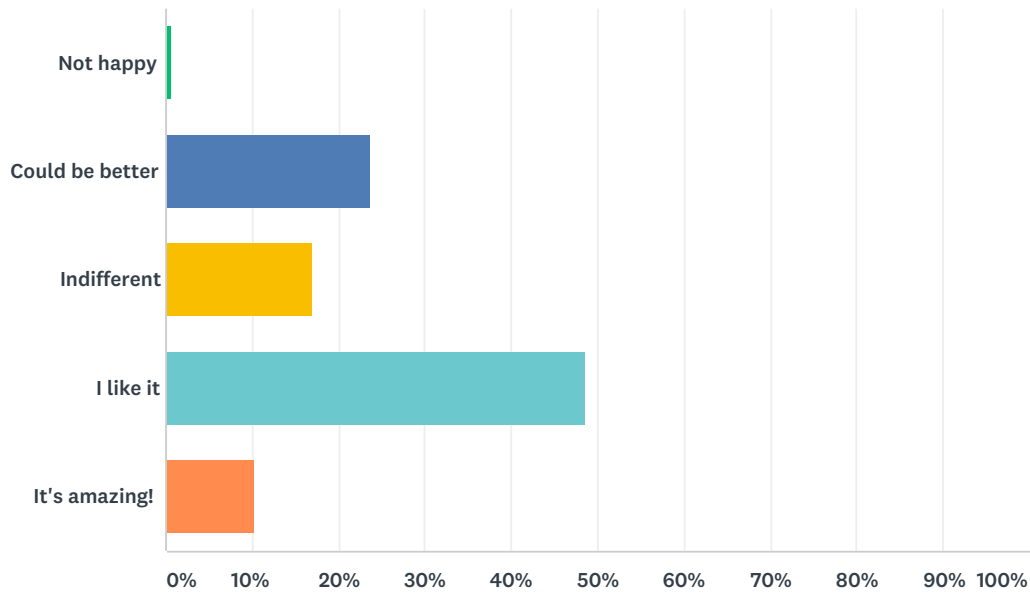

### Q14 How often do you visit the ArtBar in Kensington?

Answered: 330 Skipped: 94

ANSWER CHOICES	RESPONSES	
Never	3.94%	13
Rarely	19.09%	63
Sometimes	40.61%	134
Often	28.79%	95
All the time	7.58%	25
<b>TOTAL</b>		<b>330</b>

### Q15 How satisfied are you with the ArtBar overall?

Answered: 330 Skipped: 94

ANSWER CHOICES	RESPONSES
Not happy	0.61% 2
Could be better	23.64% 78
Indifferent	16.97% 56
I like it	48.48% 160
It's amazing!	10.30% 34
<b>TOTAL</b>	<b>330</b>