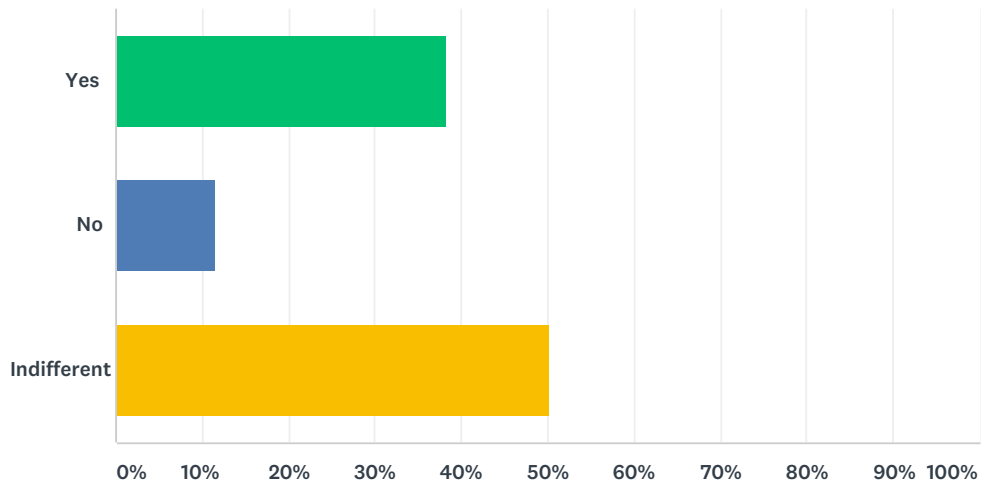

### Q5 Are you a member of a society offered by the SU?

Answered: 391 Skipped: 33

ANSWER CHOICES	RESPONSES	
Yes	20.20%	79
No	79.80%	312
<b>TOTAL</b>		<b>391</b>

## Q6 If so, which one(s)?

Answered: 117 Skipped: 307

ANSWER CHOICES	RESPONSES
CGI Society	0.85% 1

Christian Union	3.42%	4
Climbing Society	14.53%	17
DJ Society	5.98%	7
Feminist Society	10.26%	12
Film RCA	8.55%	10
Football Club	6.84%	8
Merziety	7.69%	9
Q.U.E.E.R Society	9.40%	11
RCA   Cycling Club	5.98%	7
Red Plate	5.98%	7
Royal Amateur Expedition Society	11.97%	14
SustainLab	15.38%	18
The Walkative Society	11.97%	14
Wine Tasting Society	12.82%	15
Creative Exchange	0.85%	1
RCA Fashion Society	2.56%	3
Mindful and Mindfulness (M Society)	7.69%	9
Theatre and Performing Arts Society	3.42%	4
Other (please specify)	17.95%	21
Total Respondents: 117		

### Q7 Are you happy with the variety of societies on offer?

Answered: 391 Skipped: 33

ANSWER CHOICES	RESPONSES	
Yes	38.36%	150
No	11.51%	45
Indifferent	50.13%	196
TOTAL		391