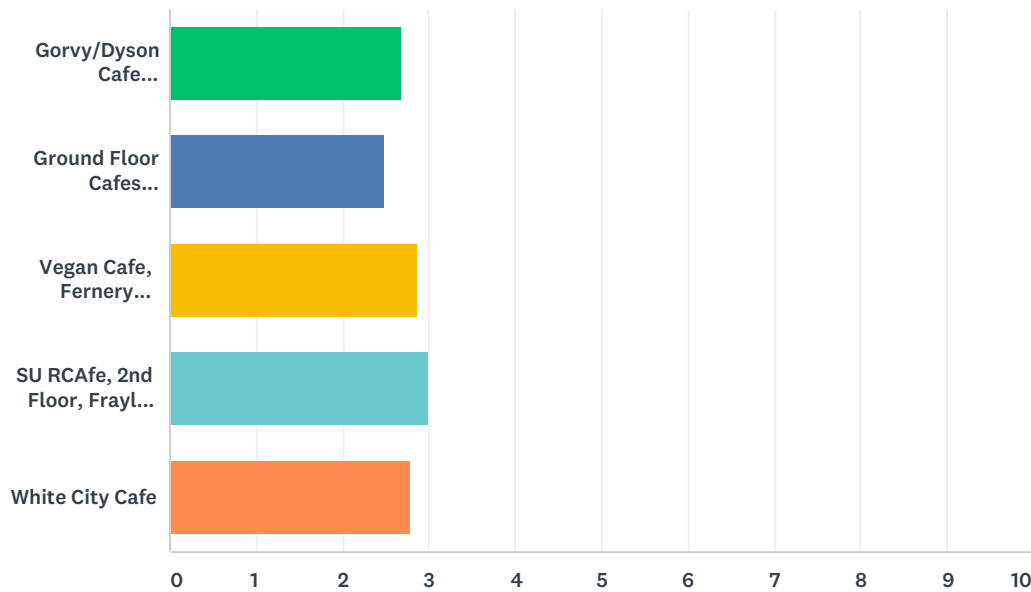

### Q11 Are you happy with the food offer on your site?

Answered: 330 Skipped: 94

ANSWER CHOICES	RESPONSES	
Yes	28.79%	95
No	56.06%	185
Indifferent	15.15%	50
TOTAL		330

## Q12 How satisfied are you with the food and drink on offer in the following spaces?

Answered: 330 Skipped: 94

	VERY BAD	NOT TOO BAD	INDIFFERENT	GOOD	VERY GOOD	TOTAL	WEIGHTED AVERAGE
Gorvy/Dyson Cafe (Battersea)	10.30% 34	23.03% 76	56.97% 188	8.79% 29	0.91% 3	330	2.67
Ground Floor Cafes (Kensington)	23.64% 78	34.85% 115	14.55% 48	24.24% 80	2.73% 9	330	2.48
Vegan Cafe, Fernery (Kensington)	11.21% 37	23.94% 79	35.15% 116	27.27% 90	2.42% 8	330	2.86
SU RCAfe, 2nd Floor, Frayling (Kensington)	7.58% 25	34.24% 113	16.36% 54	33.94% 112	7.88% 26	330	3.00
White City Cafe	8.48% 28	14.24% 47	69.39% 229	6.97% 23	0.91% 3	330	2.78