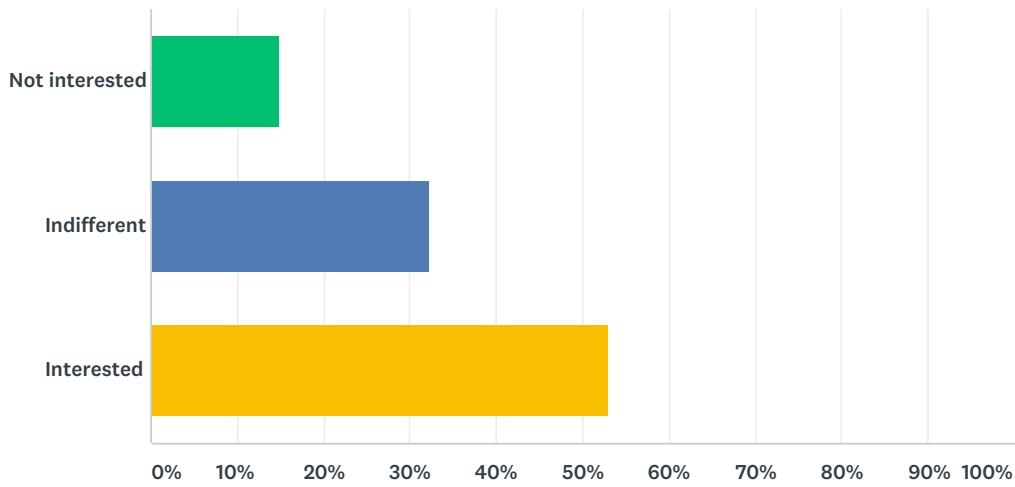

## Q21 In your opinion, how is the RCA doing on dealing with questions of sustainability within the institution?

Answered: 295 Skipped: 129

ANSWER CHOICES	RESPONSES	
Not doing enough	61.36%	181
Doing just the right amount	36.27%	107
Doing too much	2.37%	7
TOTAL		295

## Q22 How interested would you be in the RCA to engage with you on questions relating to sustainability in your practice/course work?

Answered: 295 Skipped: 129

ANSWER CHOICES	RESPONSES	
Not interested	14.92%	44
Indifferent	32.20%	95
Interested	52.88%	156
TOTAL		295