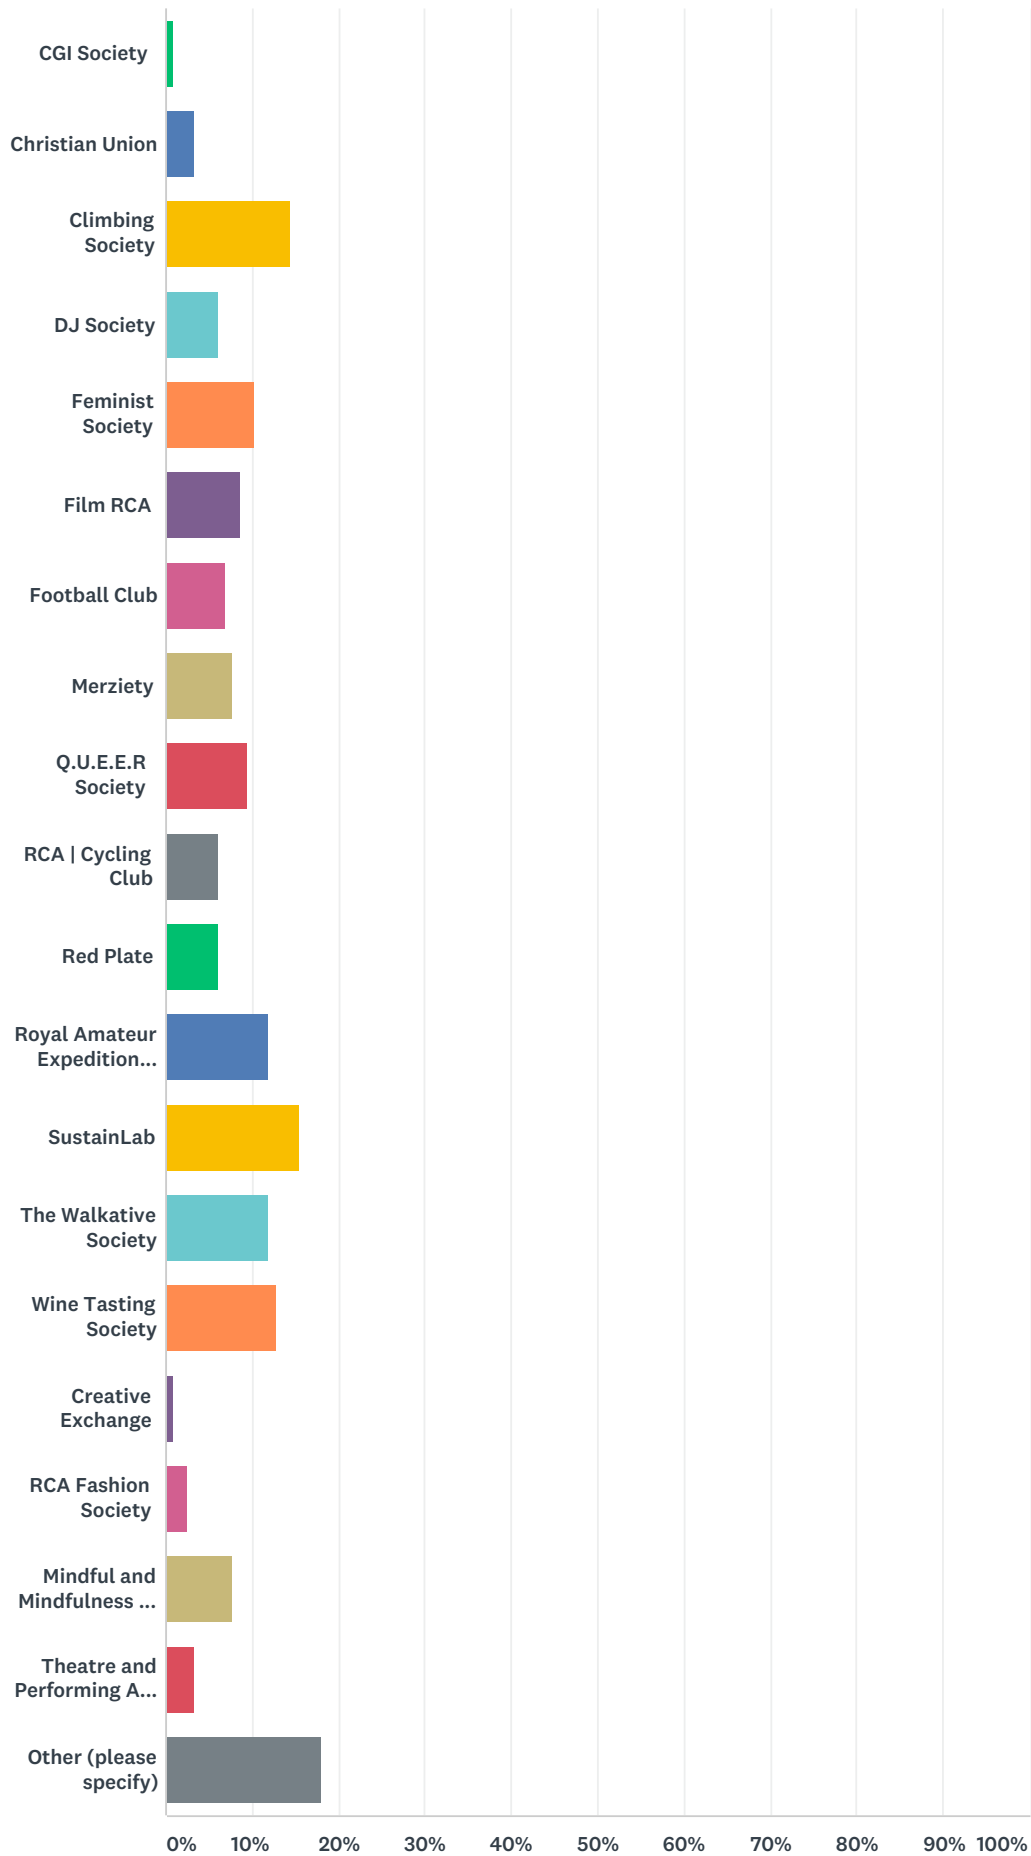

### Q5 Are you a member of a society offered by the SU?

Answered: 391 Skipped: 33

ANSWER CHOICES	RESPONSES	
Yes	20.20%	79
No	79.80%	312
<b>TOTAL</b>		<b>391</b>

## Q6 If so, which one(s)?

Answered: 117 Skipped: 307

ANSWER CHOICES	RESPONSES
CGI Society	0.85% 1

Christian Union	3.42%	4
Climbing Society	14.53%	17
DJ Society	5.98%	7
Feminist Society	10.26%	12
Film RCA	8.55%	10
Football Club	6.84%	8
Merziety	7.69%	9
Q.U.E.E.R Society	9.40%	11
RCA   Cycling Club	5.98%	7
Red Plate	5.98%	7
Royal Amateur Expedition Society	11.97%	14
SustainLab	15.38%	18
The Walkative Society	11.97%	14
Wine Tasting Society	12.82%	15
Creative Exchange	0.85%	1
RCA Fashion Society	2.56%	3
Mindful and Mindfulness (M Society)	7.69%	9
Theatre and Performing Arts Society	3.42%	4
Other (please specify)	17.95%	21
Total Respondents: 117		

### Q7 Are you happy with the variety of societies on offer?

Answered: 391 Skipped: 33

ANSWER CHOICES	RESPONSES	
Yes	38.36%	150
No	11.51%	45
Indifferent	50.13%	196
TOTAL		391