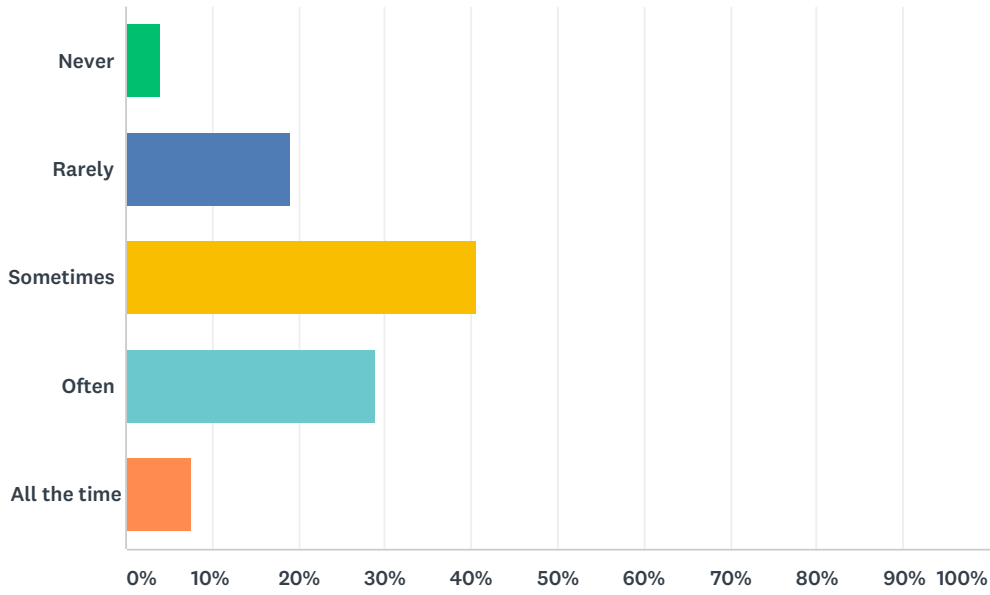

Q14 How often do you visit the ArtBar in Kensington?

Answered: 330 Skipped: 94

ANSWER CHOICES	RESPONSES	
Never	3.94%	13
Rarely	19.09%	63
Sometimes	40.61%	134
Often	28.79%	95
All the time	7.58%	25
TOTAL		330