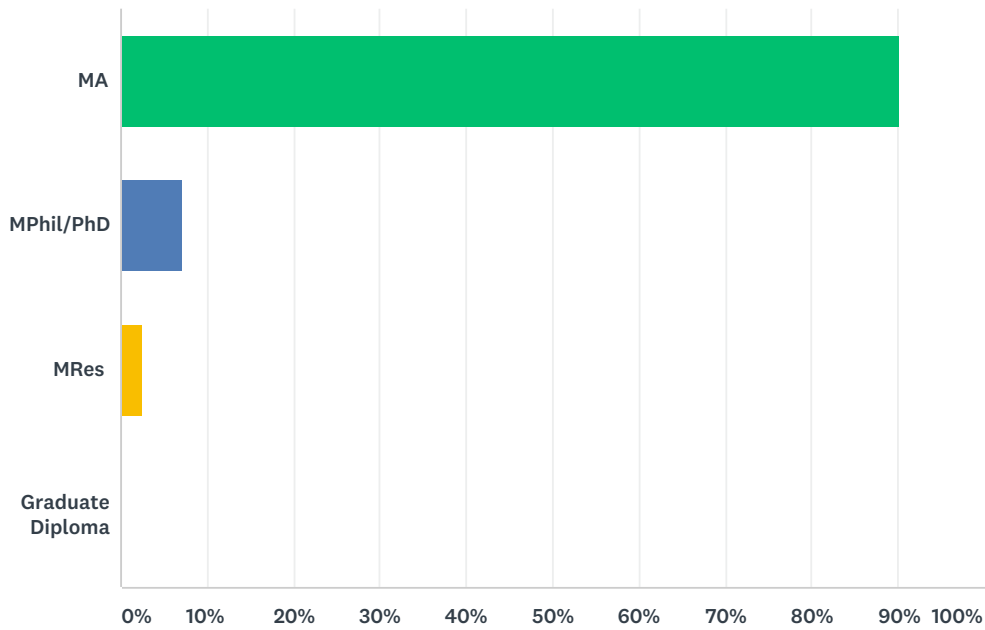

Q3 What qualification are you working towards?

Answered: 424 Skipped: 0

ANSWER CHOICES	RESPONSES	
MA	90.09%	382
MPhil/PhD	7.08%	30
MRes	2.59%	11
Graduate Diploma	0.24%	1
TOTAL		424