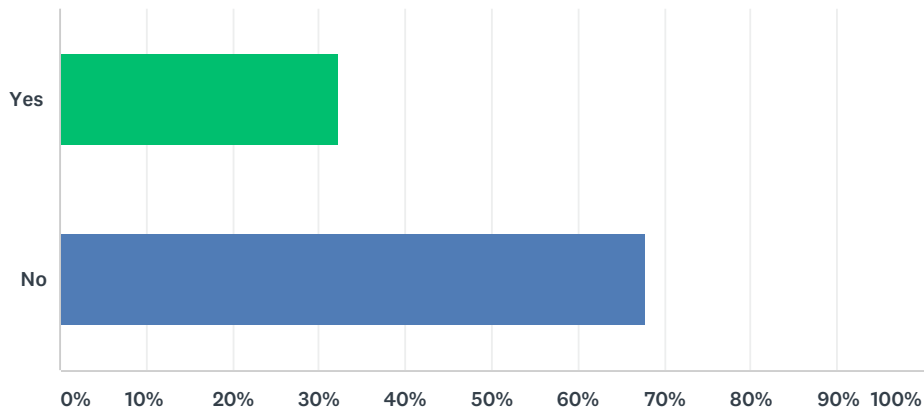

Q20 Are you aware that the RCA has an Environmental Policy?

Answered: 295 Skipped: 129

ANSWER CHOICES	RESPONSES	
Yes	32.20%	95
No	67.80%	200
TOTAL		295