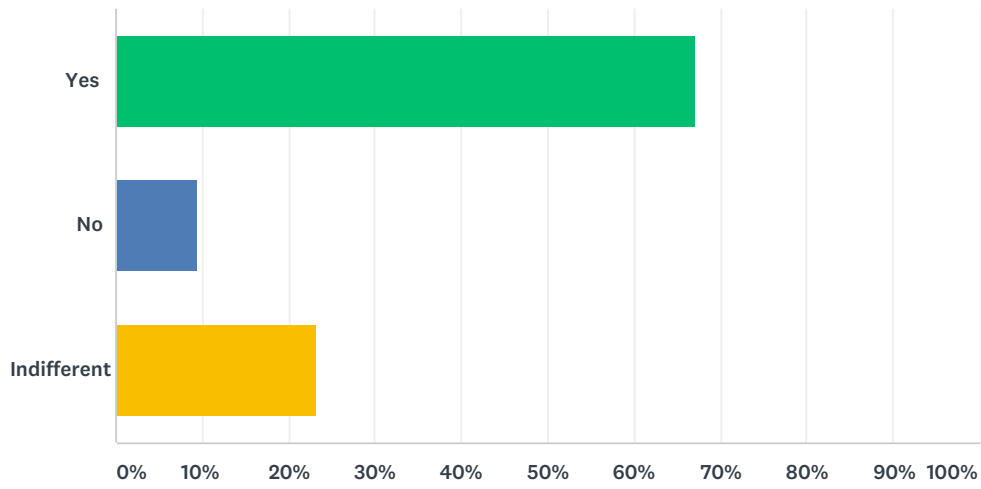

Q17 Are you happy with your programme rep(s)?

Answered: 326 Skipped: 98

ANSWER CHOICES	RESPONSES	
Yes	67.18%	219
No	9.51%	31
Indifferent	23.31%	76
TOTAL		326