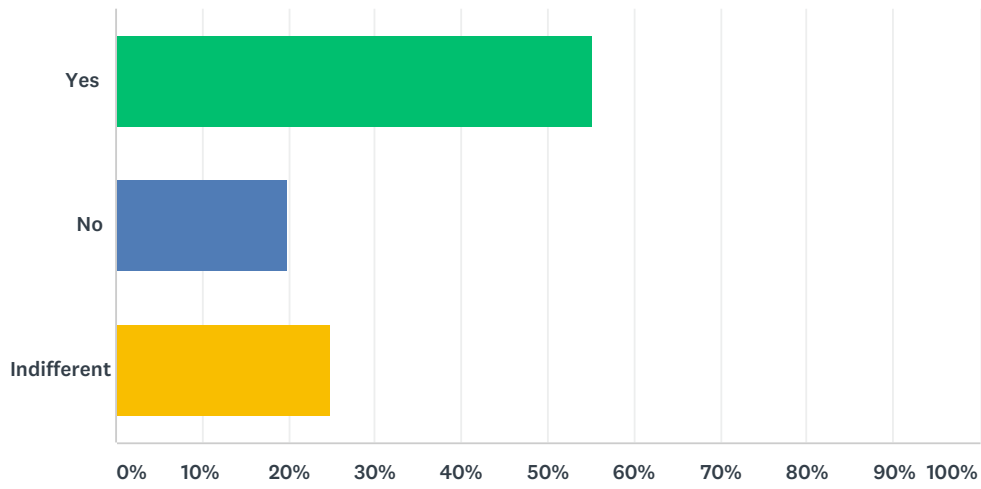

### Q17 Are you happy with your programme rep(s)?

Answered: 326 Skipped: 98

ANSWER CHOICES	RESPONSES	
Yes	67.18%	219
No	9.51%	31
Indifferent	23.31%	76
TOTAL		326

### Q18 Do you feel like your voice is being heard through the rep system?

Answered: 326 Skipped: 98

ANSWER CHOICES	RESPONSES	
Yes	55.21%	180
No	19.94%	65
Indifferent	24.85%	81
TOTAL		326