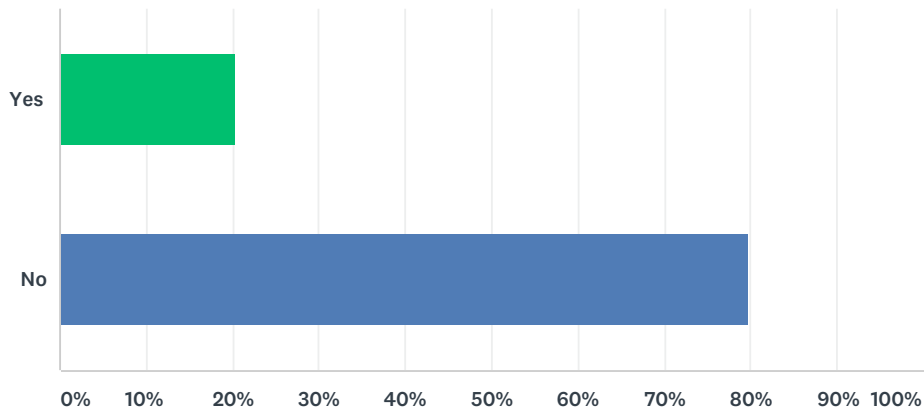

### Q4 What is your fee status?

Answered: 424 Skipped: 0

ANSWER CHOICES	RESPONSES
EU	25.71% 109
International	44.34% 188
UK	29.95% 127
TOTAL	424

### Q5 Are you a member of a society offered by the SU?

Answered: 391 Skipped: 33

ANSWER CHOICES	RESPONSES	
Yes	20.20%	79
No	79.80%	312
<b>TOTAL</b>		<b>391</b>