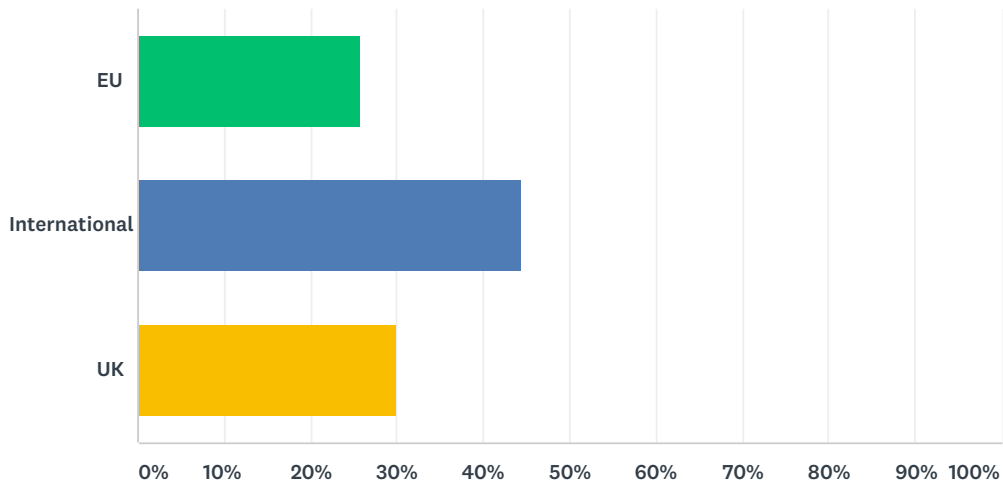

### Q3 What qualification are you working towards?

Answered: 424 Skipped: 0

ANSWER CHOICES	RESPONSES	
MA	90.09%	382
MPhil/PhD	7.08%	30
MRes	2.59%	11
Graduate Diploma	0.24%	1
<b>TOTAL</b>		<b>424</b>

### Q4 What is your fee status?

Answered: 424 Skipped: 0

ANSWER CHOICES	RESPONSES
EU	25.71% 109
International	44.34% 188
UK	29.95% 127
TOTAL	424