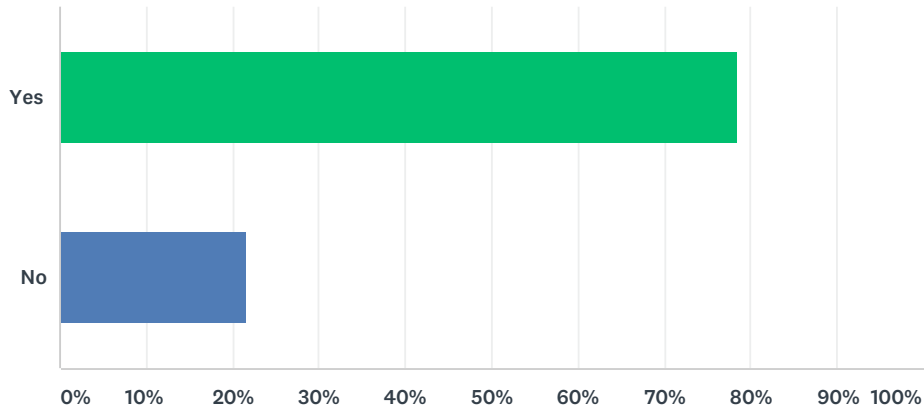

Q13 Does the cafe(s) on your site provide a suitable social space?

Answered: 330 Skipped: 94

ANSWER CHOICES	RESPONSES	
Yes	78.48%	259
No	21.52%	71
TOTAL		330