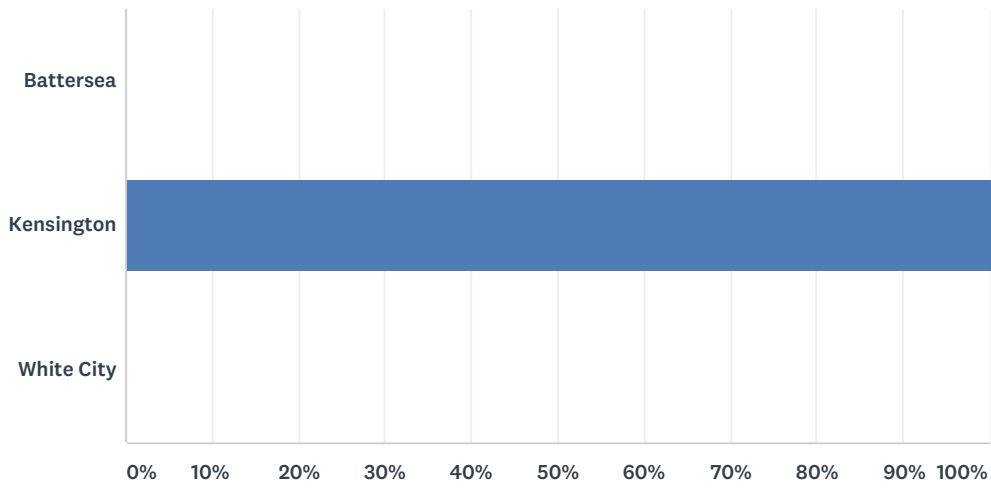

### Q1 Which School are you in?

Answered: 422 Skipped: 2

ANSWER CHOICES	RESPONSES	
Architecture	25.59%	108
Arts and Humanities	24.64%	104
Communication	0.00%	0
Design	49.76%	210
<b>TOTAL</b>		<b>422</b>

## Q2 Which Campus are you based in?

Answered: 424 Skipped: 0

ANSWER CHOICES	RESPONSES
Battersea	0.00% 0
Kensington	100.00% 424
White City	0.00% 0
TOTAL	424