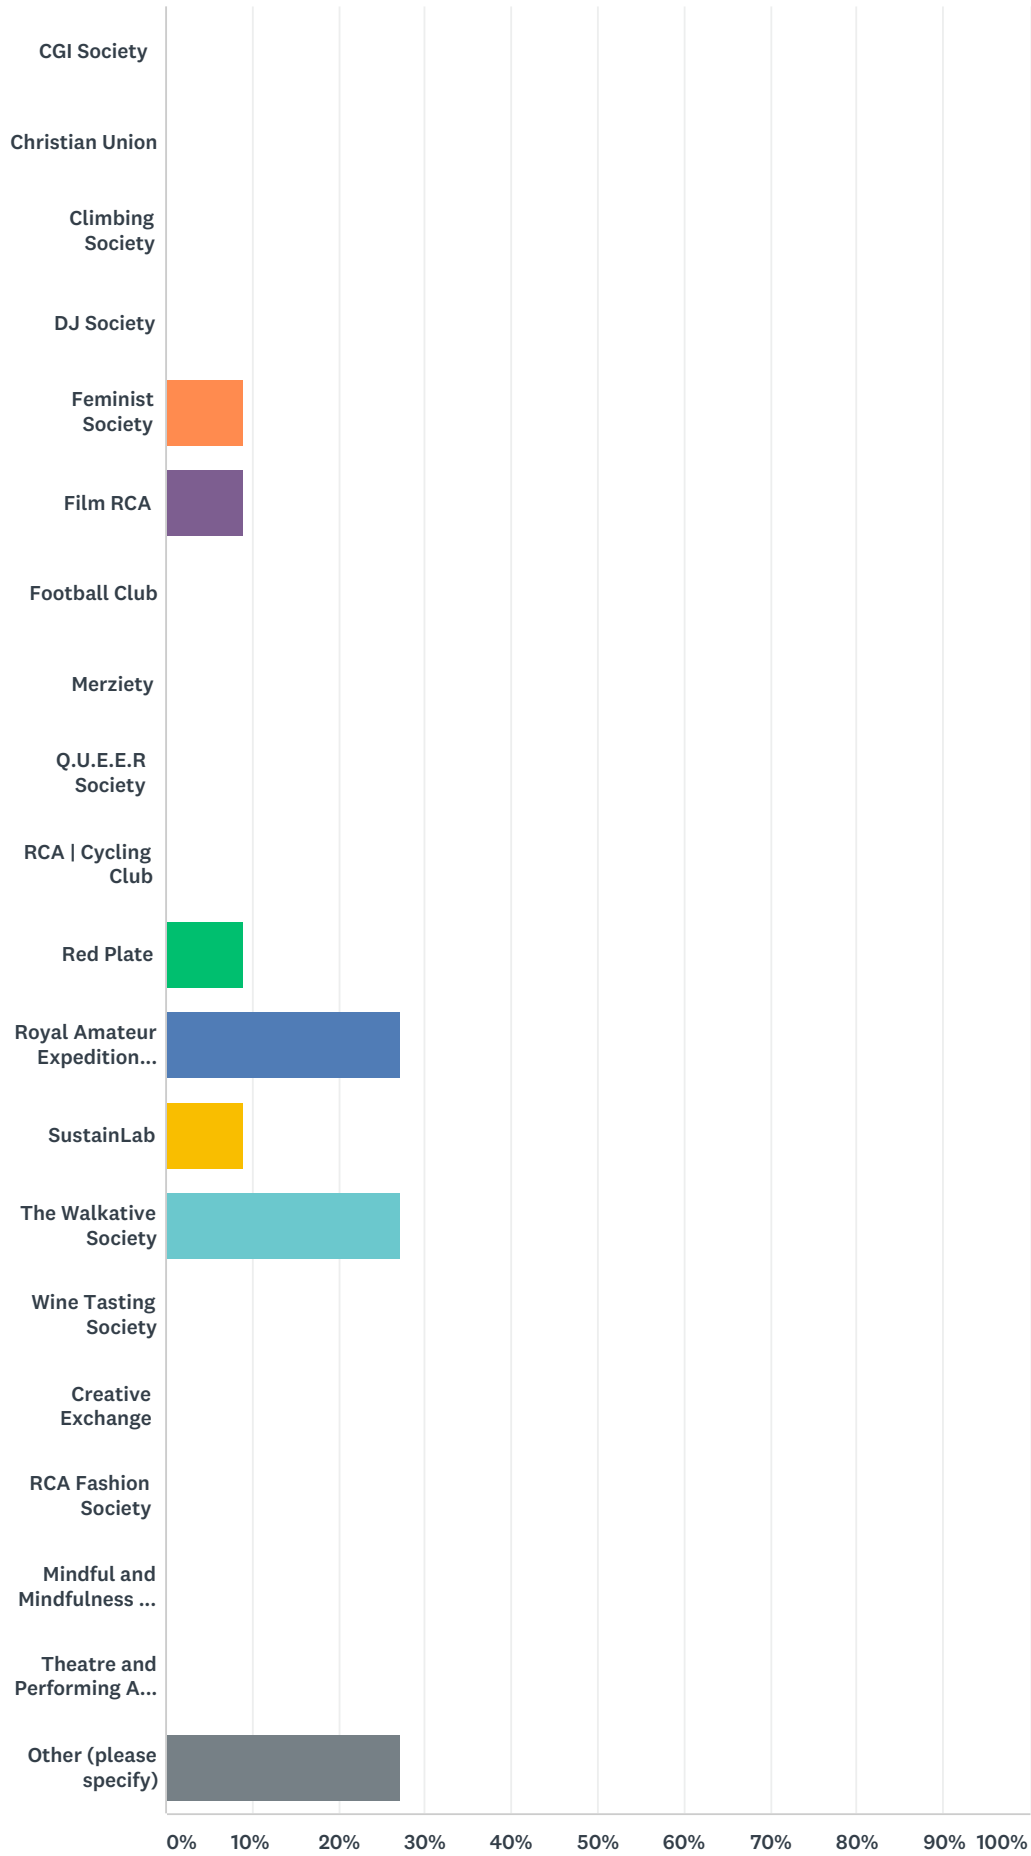

Answered: 83 Skipped: 0

ANSWER CHOICES	RESPONSES	
Battersea	36.14%	30
Kensington	49.40%	41
White City	14.46%	12
TOTAL		83

Q3 What qualification are you working towards?

Answered: 83 Skipped: 0

ANSWER CHOICES	RESPONSES	
MA	0.00%	0
MPhil/PhD	78.31%	65
MRes	21.69%	18
Graduate Diploma	0.00%	0
TOTAL		83

Q4 What is your fee status?

Answered: 83 Skipped: 0

ANSWER CHOICES	RESPONSES	
EU	26.51%	22
International	26.51%	22
UK	46.99%	39
TOTAL		83

Q5 Are you a member of a society offered by the SU?

Answered: 78 Skipped: 5

ANSWER CHOICES	RESPONSES	
Yes	8.97%	7
No	91.03%	71
TOTAL		78

Q6 If so, which one(s)?

Answered: 11 Skipped: 72

ANSWER CHOICES	RESPONSES
CGI Society	0.00% 0

Christian Union	0.00%	0
Climbing Society	0.00%	0
DJ Society	0.00%	0
Feminist Society	9.09%	1
Film RCA	9.09%	1
Football Club	0.00%	0
Merziety	0.00%	0
Q.U.E.E.R Society	0.00%	0
RCA Cycling Club	0.00%	0
Red Plate	9.09%	1
Royal Amateur Expedition Society	27.27%	3
SustainLab	9.09%	1
The Walkative Society	27.27%	3
Wine Tasting Society	0.00%	0
Creative Exchange	0.00%	0
RCA Fashion Society	0.00%	0
Mindful and Mindfulness (M Society)	0.00%	0
Theatre and Performing Arts Society	0.00%	0
Other (please specify)	27.27%	3
Total Respondents: 11		

Q7 Are you happy with the variety of societies on offer?

Answered: 78 Skipped: 5

ANSWER CHOICES	RESPONSES	
Yes	32.05%	25
No	6.41%	5
Indifferent	61.54%	48
TOTAL		78

Q8 Have you engaged with the SU? (if 'No' move on to question 11)