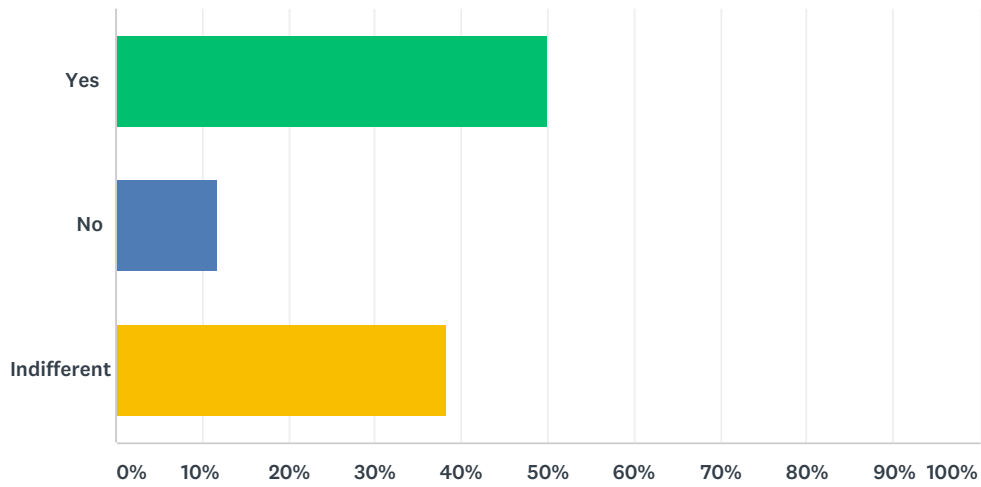

Q17 Are you happy with your programme rep(s)?

Answered: 68 Skipped: 15

ANSWER CHOICES	RESPONSES	
Yes	50.00%	34
No	11.76%	8
Indifferent	38.24%	26
TOTAL		68