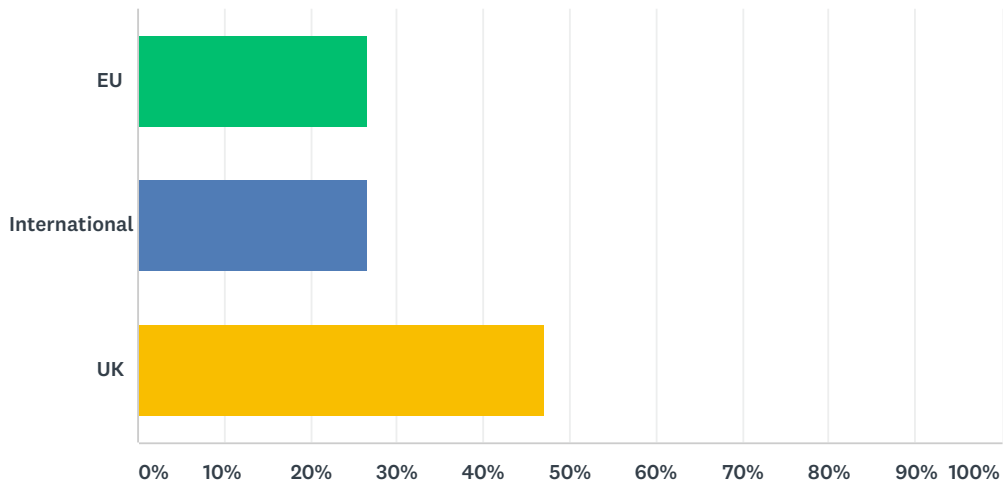

Answered: 83 Skipped: 0

ANSWER CHOICES	RESPONSES	
Battersea	36.14%	30
Kensington	49.40%	41
White City	14.46%	12
TOTAL		83

Q3 What qualification are you working towards?

Answered: 83 Skipped: 0

ANSWER CHOICES	RESPONSES	
MA	0.00%	0
MPhil/PhD	78.31%	65
MRes	21.69%	18
Graduate Diploma	0.00%	0
TOTAL		83

Q4 What is your fee status?

Answered: 83 Skipped: 0

ANSWER CHOICES	RESPONSES	
EU	26.51%	22
International	26.51%	22
UK	46.99%	39
TOTAL		83

Q5 Are you a member of a society offered by the SU?

Answered: 78 Skipped: 5