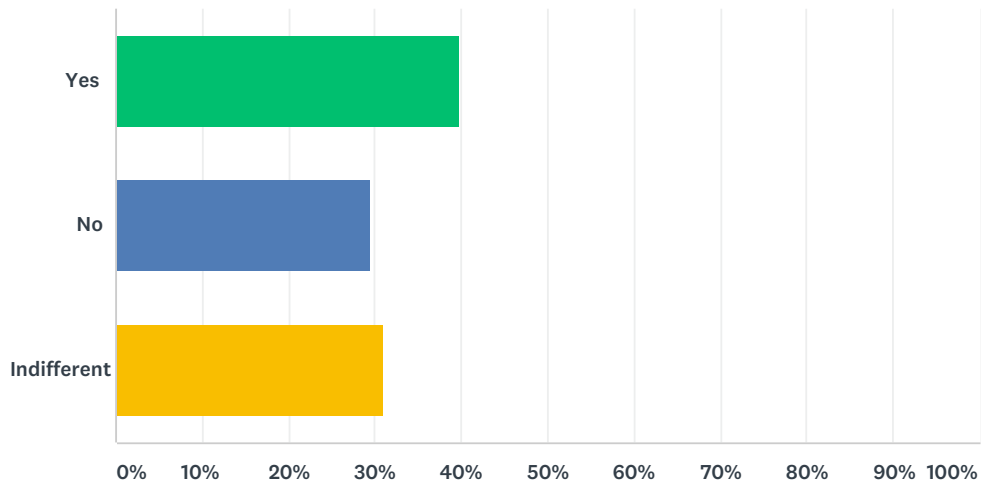

Q18 Do you feel like your voice is being heard through the rep system?

Answered: 68 Skipped: 15

ANSWER CHOICES	RESPONSES	
Yes	39.71%	27
No	29.41%	20
Indifferent	30.88%	21
TOTAL		68