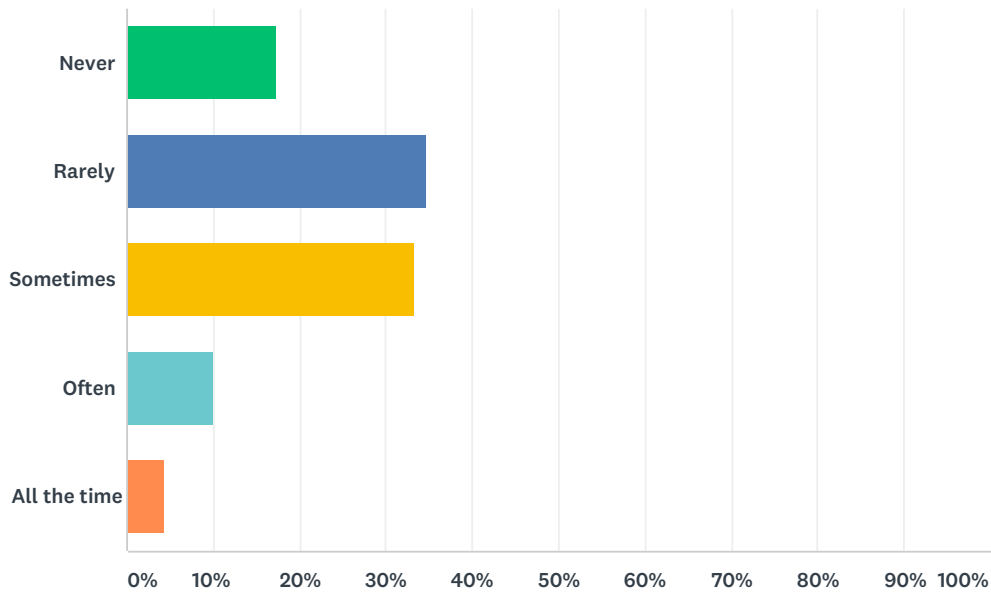

Q12 How satisfied are you with the food and drink on offer in the following spaces?

Answered: 69 Skipped: 14

	VERY BAD	NOT TOO BAD	INDIFFERENT	GOOD	VERY GOOD	TOTAL	WEIGHTED AVERAGE
Gorvy/Dyson Cafe (Battersea)	17.39% 12	17.39% 12	46.38% 32	15.94% 11	2.90% 2	69	2.70
Ground Floor Cafes (Kensington)	10.14% 7	31.88% 22	21.74% 15	28.99% 20	7.25% 5	69	2.91
Vegan Cafe, Fernery (Kensington)	2.90% 2	17.39% 12	50.72% 35	23.19% 16	5.80% 4	69	3.12
SU RCAfe, 2nd Floor, Frayling (Kensington)	1.45% 1	26.09% 18	24.64% 17	33.33% 23	14.49% 10	69	3.33
White City Cafe	10.14% 7	18.84% 13	57.97% 40	8.70% 6	4.35% 3	69	2.78

Q13 Does the cafe(s) on your site provide a suitable social space?

Answered: 69 Skipped: 14

ANSWER CHOICES	RESPONSES	
Yes	75.36%	52
No	24.64%	17
TOTAL		69

Q14 How often do you visit the ArtBar in Kensington?

Answered: 69 Skipped: 14

ANSWER CHOICES	RESPONSES	
Never	17.39%	12
Rarely	34.78%	24
Sometimes	33.33%	23
Often	10.14%	7
All the time	4.35%	3
TOTAL		69

Q15 How satisfied are you with the ArtBar overall?

Answered: 69 Skipped: 14