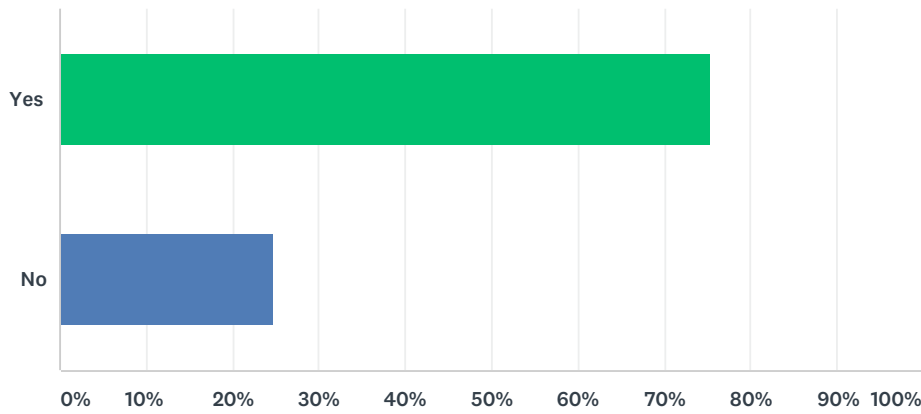

Q13 Does the cafe(s) on your site provide a suitable social space?

Answered: 69 Skipped: 14

ANSWER CHOICES	RESPONSES	
Yes	75.36%	52
No	24.64%	17
TOTAL		69