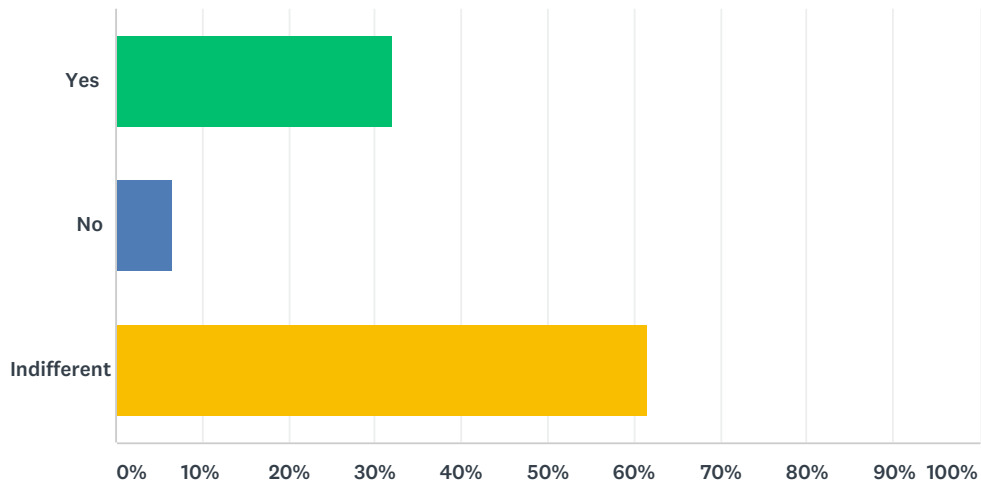

Q4 What is your fee status?

Answered: 83 Skipped: 0

ANSWER CHOICES	RESPONSES	
EU	26.51%	22
International	26.51%	22
UK	46.99%	39
TOTAL		83

Q5 Are you a member of a society offered by the SU?

Answered: 78 Skipped: 5

ANSWER CHOICES	RESPONSES	
Yes	8.97%	7
No	91.03%	71
TOTAL		78

Q6 If so, which one(s)?

Answered: 11 Skipped: 72

ANSWER CHOICES	RESPONSES
CGI Society	0.00% 0

Christian Union	0.00%	0
Climbing Society	0.00%	0
DJ Society	0.00%	0
Feminist Society	9.09%	1
Film RCA	9.09%	1
Football Club	0.00%	0
Merziety	0.00%	0
Q.U.E.E.R Society	0.00%	0
RCA Cycling Club	0.00%	0
Red Plate	9.09%	1
Royal Amateur Expedition Society	27.27%	3
SustainLab	9.09%	1
The Walkative Society	27.27%	3
Wine Tasting Society	0.00%	0
Creative Exchange	0.00%	0
RCA Fashion Society	0.00%	0
Mindful and Mindfulness (M Society)	0.00%	0
Theatre and Performing Arts Society	0.00%	0
Other (please specify)	27.27%	3
Total Respondents: 11		

Q7 Are you happy with the variety of societies on offer?

Answered: 78 Skipped: 5

ANSWER CHOICES	RESPONSES	
Yes	32.05%	25
No	6.41%	5
Indifferent	61.54%	48
TOTAL		78

Q8 Have you engaged with the SU? (if 'No' move on to question 11)