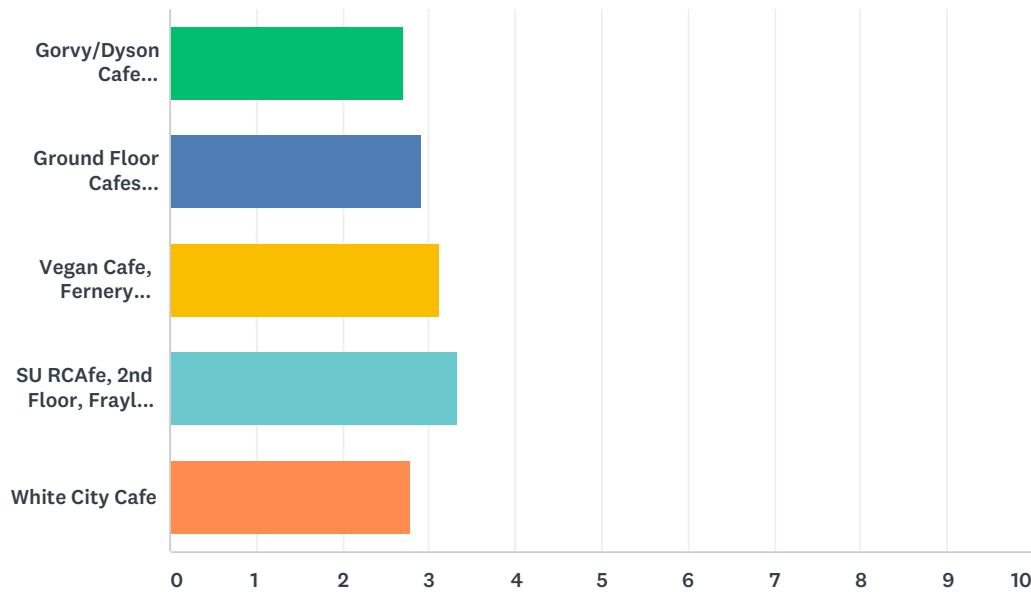

Answered: 74 Skipped: 9

ANSWER CHOICES	RESPONSES	
Yes	64.86%	48
No	2.70%	2
Indifferent	32.43%	24
TOTAL		74

Q11 Are you happy with the food offer on your site?

Answered: 69 Skipped: 14

ANSWER CHOICES	RESPONSES	
Yes	27.54%	19
No	44.93%	31
Indifferent	27.54%	19
TOTAL		69

Q12 How satisfied are you with the food and drink on offer in the following spaces?

Answered: 69 Skipped: 14

	VERY BAD	NOT TOO BAD	INDIFFERENT	GOOD	VERY GOOD	TOTAL	WEIGHTED AVERAGE
Gorvy/Dyson Cafe (Battersea)	17.39% 12	17.39% 12	46.38% 32	15.94% 11	2.90% 2	69	2.70
Ground Floor Cafes (Kensington)	10.14% 7	31.88% 22	21.74% 15	28.99% 20	7.25% 5	69	2.91
Vegan Cafe, Fernery (Kensington)	2.90% 2	17.39% 12	50.72% 35	23.19% 16	5.80% 4	69	3.12
SU RCAfe, 2nd Floor, Frayling (Kensington)	1.45% 1	26.09% 18	24.64% 17	33.33% 23	14.49% 10	69	3.33
White City Cafe	10.14% 7	18.84% 13	57.97% 40	8.70% 6	4.35% 3	69	2.78