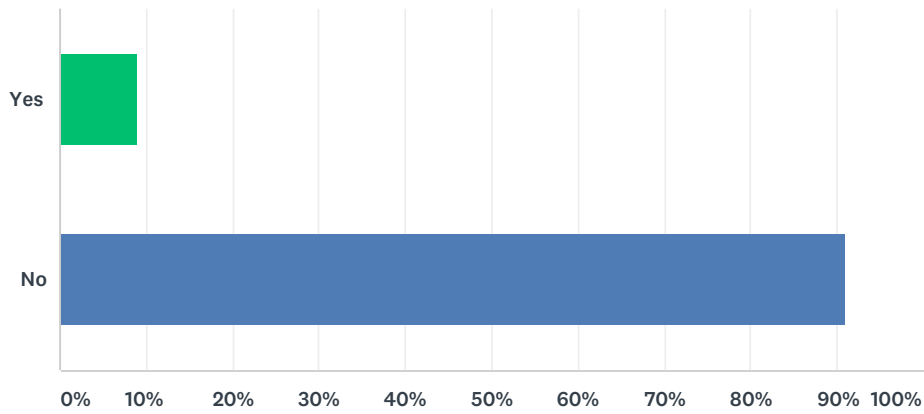

Q4 What is your fee status?

Answered: 83 Skipped: 0

ANSWER CHOICES	RESPONSES	
EU	26.51%	22
International	26.51%	22
UK	46.99%	39
TOTAL		83

Q5 Are you a member of a society offered by the SU?

Answered: 78 Skipped: 5

Q7 Are you happy with the variety of societies on offer?

Answered: 78 Skipped: 5

ANSWER CHOICES	RESPONSES	
Yes	32.05%	25
No	6.41%	5
Indifferent	61.54%	48
TOTAL		78

Q8 Have you engaged with the SU? (if 'No' move on to question 11)