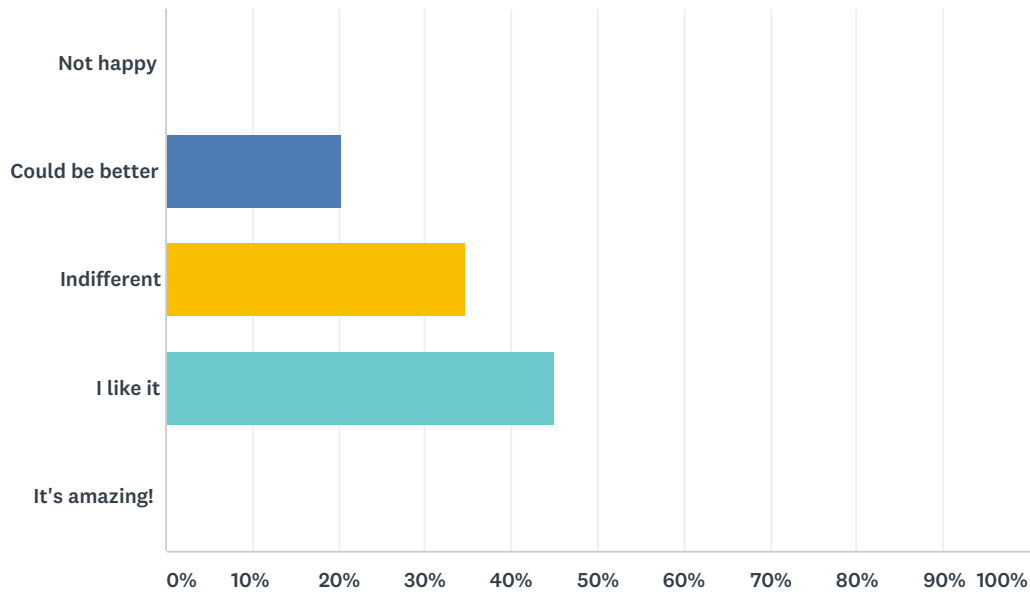

Q12 How satisfied are you with the food and drink on offer in the following spaces?

Answered: 69 Skipped: 14

	VERY BAD	NOT TOO BAD	INDIFFERENT	GOOD	VERY GOOD	TOTAL	WEIGHTED AVERAGE
Gorvy/Dyson Cafe (Battersea)	17.39% 12	17.39% 12	46.38% 32	15.94% 11	2.90% 2	69	2.70
Ground Floor Cafes (Kensington)	10.14% 7	31.88% 22	21.74% 15	28.99% 20	7.25% 5	69	2.91
Vegan Cafe, Fernery (Kensington)	2.90% 2	17.39% 12	50.72% 35	23.19% 16	5.80% 4	69	3.12
SU RCAfe, 2nd Floor, Frayling (Kensington)	1.45% 1	26.09% 18	24.64% 17	33.33% 23	14.49% 10	69	3.33
White City Cafe	10.14% 7	18.84% 13	57.97% 40	8.70% 6	4.35% 3	69	2.78

Q13 Does the cafe(s) on your site provide a suitable social space?

Answered: 69 Skipped: 14

ANSWER CHOICES	RESPONSES	
Yes	75.36%	52
No	24.64%	17
TOTAL		69

Q14 How often do you visit the ArtBar in Kensington?

Answered: 69 Skipped: 14

ANSWER CHOICES	RESPONSES	
Never	17.39%	12
Rarely	34.78%	24
Sometimes	33.33%	23
Often	10.14%	7
All the time	4.35%	3
TOTAL		69

Q15 How satisfied are you with the ArtBar overall?

Answered: 69 Skipped: 14