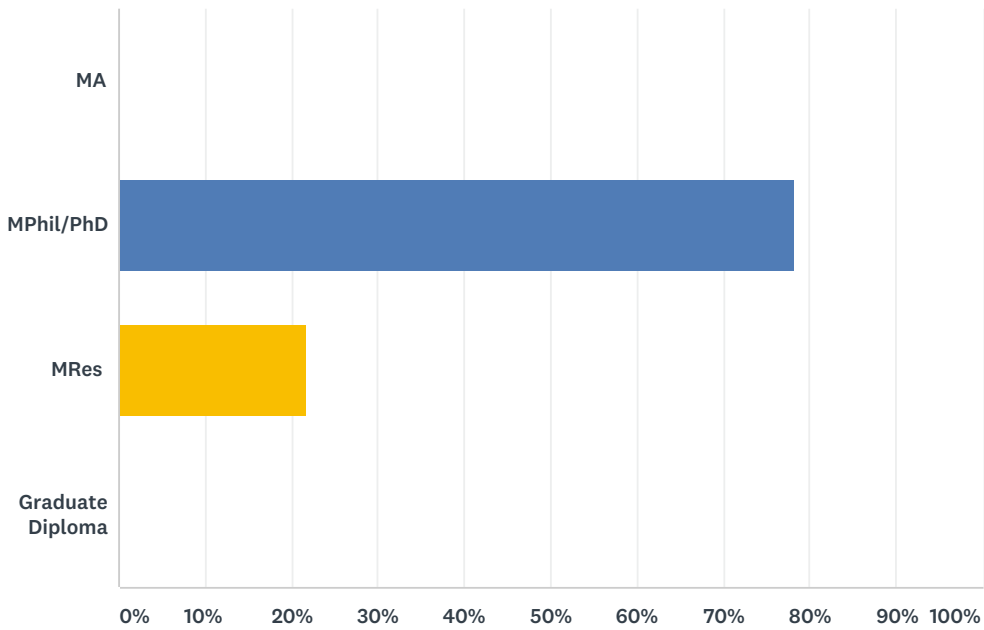

Q1 Which School are you in?

Answered: 82 Skipped: 1

ANSWER CHOICES	RESPONSES	
Architecture	10.98%	9
Arts and Humanities	47.56%	39
Communication	13.41%	11
Design	28.05%	23
TOTAL		82

Q2 Which Campus are you based in?

Answered: 83 Skipped: 0

ANSWER CHOICES	RESPONSES	
Battersea	36.14%	30
Kensington	49.40%	41
White City	14.46%	12
TOTAL		83

Q3 What qualification are you working towards?

Answered: 83 Skipped: 0

ANSWER CHOICES	RESPONSES	
MA	0.00%	0
MPhil/PhD	78.31%	65
MRes	21.69%	18
Graduate Diploma	0.00%	0
TOTAL		83