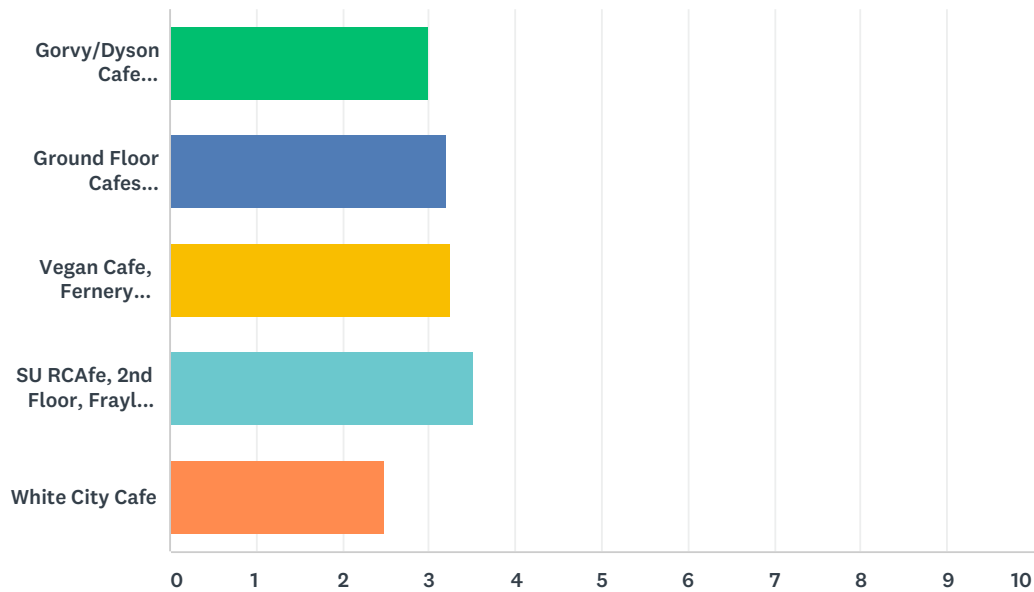

Answered: 135 Skipped: 34

ANSWER CHOICES	RESPONSES	
Yes	52.59%	71
No	6.67%	9
Indifferent	40.74%	55
TOTAL		135

Q11 Are you happy with the food offer on your site?

Answered: 123 Skipped: 46

ANSWER CHOICES	RESPONSES	
Yes	21.14%	26
No	59.35%	73
Indifferent	19.51%	24
TOTAL		123

Q12 How satisfied are you with the food and drink on offer in the following spaces?

Answered: 123 Skipped: 46

	VERY BAD	NOT TOO BAD	INDIFFERENT	GOOD	VERY GOOD	TOTAL	WEIGHTED AVERAGE
Gorvy/Dyson Cafe (Battersea)	3.25% 4	8.94% 11	73.98% 91	12.20% 15	1.63% 2	123	3.00
Ground Floor Cafes (Kensington)	8.13% 10	18.70% 23	29.27% 36	33.33% 41	10.57% 13	123	3.20
Vegan Cafe, Fernery (Kensington)	2.44% 3	15.45% 19	44.72% 55	30.08% 37	7.32% 9	123	3.24
SU RCAfe, 2nd Floor, Frayling (Kensington)	0.81% 1	15.45% 19	30.89% 38	36.59% 45	16.26% 20	123	3.52
White City Cafe	17.89% 22	43.09% 53	14.63% 18	21.14% 26	3.25% 4	123	2.49