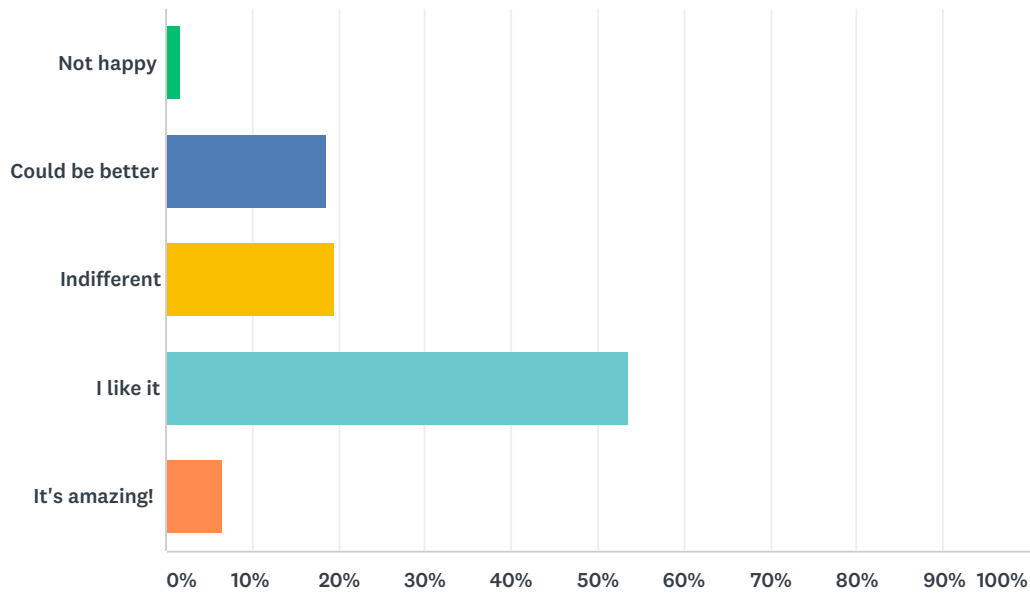

Q15 How satisfied are you with the ArtBar overall?

Answered: 123 Skipped: 46

ANSWER CHOICES	RESPONSES
Not happy	1.63% 2
Could be better	18.70% 23
Indifferent	19.51% 24
I like it	53.66% 66
It's amazing!	6.50% 8
TOTAL	123