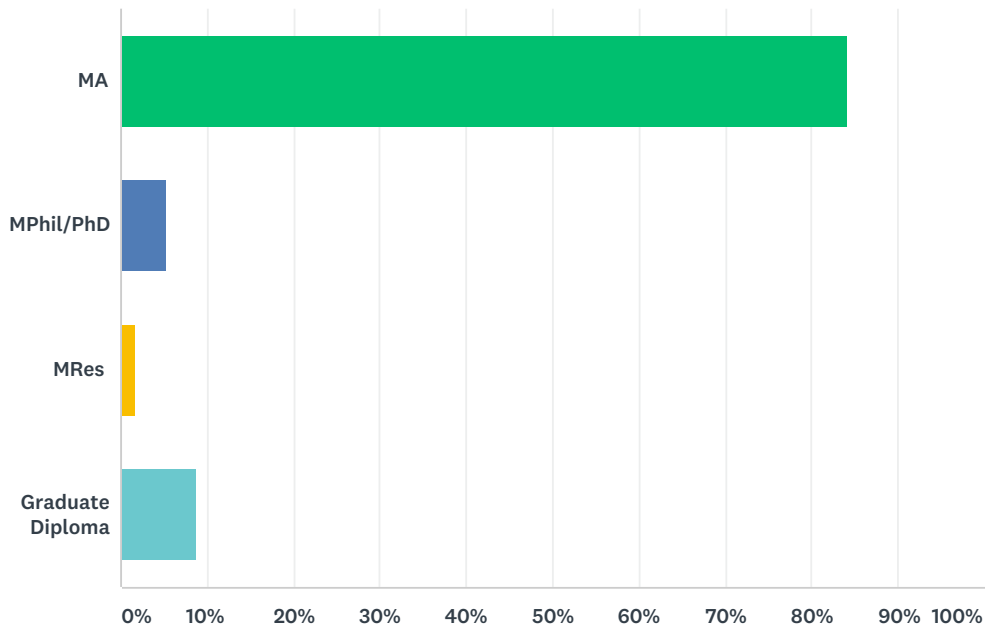

Q3 What qualification are you working towards?

Answered: 169 Skipped: 0

ANSWER CHOICES	RESPONSES	
MA	84.02%	142
MPhil/PhD	5.33%	9
MRes	1.78%	3
Graduate Diploma	8.88%	15
TOTAL		169