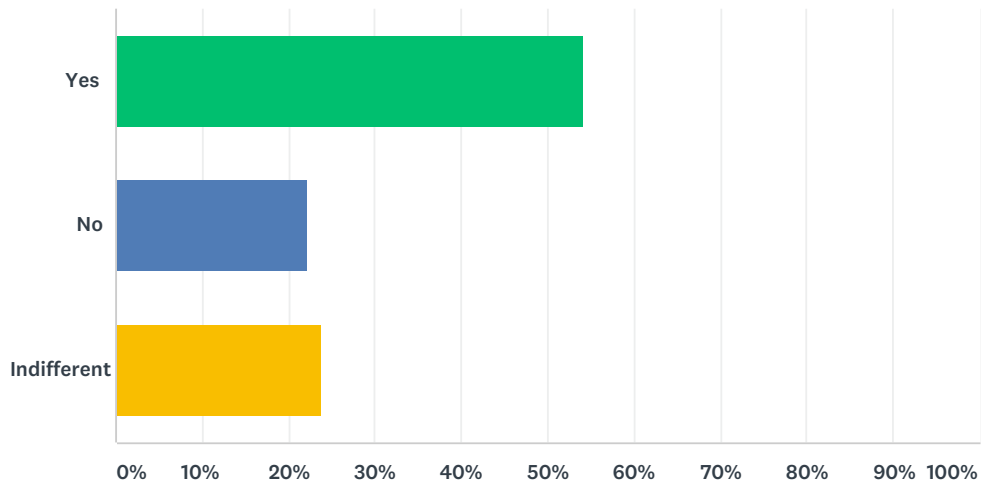

Answered: 123 Skipped: 46

ANSWER CHOICES	RESPONSES
Not happy	1.63% 2
Could be better	18.70% 23
Indifferent	19.51% 24
I like it	53.66% 66
It's amazing!	6.50% 8
TOTAL	123

Q16 Comments about the food and drink offer (optional)

Answered: 38 Skipped: 131

Q17 Are you happy with your programme rep(s)?

Answered: 122 Skipped: 47

ANSWER CHOICES	RESPONSES	
Yes	72.13%	88
No	7.38%	9
Indifferent	20.49%	25
TOTAL		122

Q18 Do you feel like your voice is being heard through the rep system?

Answered: 122 Skipped: 47

ANSWER CHOICES	RESPONSES	
Yes	54.10%	66
No	22.13%	27
Indifferent	23.77%	29
TOTAL		122

Q19 Say what you have to say...

Answered: 32 Skipped: 137

Q20 Are you aware that the RCA has an Environmental Policy?