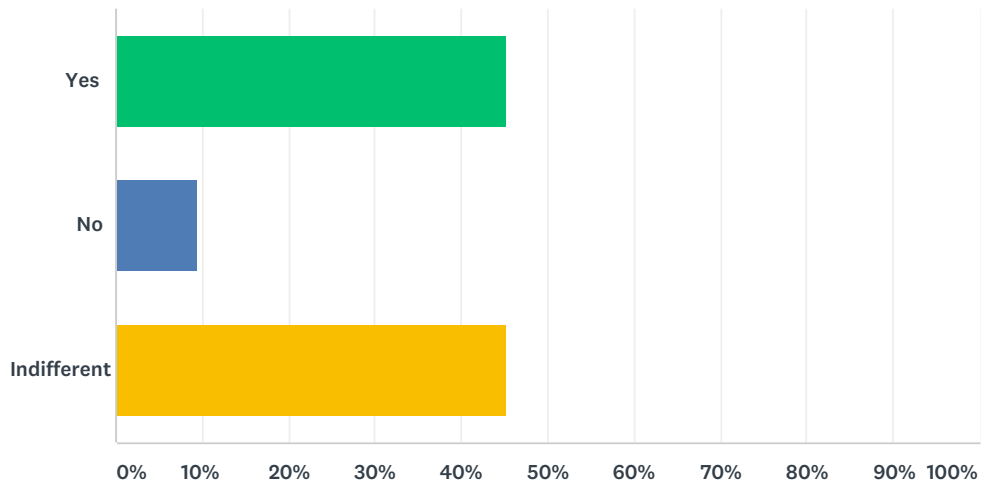

Q4 What is your fee status?

Answered: 169 Skipped: 0

ANSWER CHOICES	RESPONSES	
EU	30.18%	51
International	48.52%	82
UK	21.30%	36
TOTAL		169

Q5 Are you a member of a society offered by the SU?

Answered: 148 Skipped: 21

ANSWER CHOICES	RESPONSES	
Yes	16.22%	24
No	83.78%	124
TOTAL		148

Q6 If so, which one(s)?

Answered: 45 Skipped: 124

ANSWER CHOICES	RESPONSES
CGI Society	6.67% 3

Christian Union	0.00%	0
Climbing Society	2.22%	1
DJ Society	0.00%	0
Feminist Society	8.89%	4
Film RCA	26.67%	12
Football Club	0.00%	0
Merziety	2.22%	1
Q.U.E.E.R Society	15.56%	7
RCA Cycling Club	4.44%	2
Red Plate	4.44%	2
Royal Amateur Expedition Society	22.22%	10
SustainLab	17.78%	8
The Walkative Society	13.33%	6
Wine Tasting Society	2.22%	1
Creative Exchange	4.44%	2
RCA Fashion Society	6.67%	3
Mindful and Mindfulness (M Society)	6.67%	3
Theatre and Performing Arts Society	2.22%	1
Other (please specify)	15.56%	7
Total Respondents: 45		

Q7 Are you happy with the variety of societies on offer?

Answered: 148 Skipped: 21

ANSWER CHOICES	RESPONSES	
Yes	45.27%	67
No	9.46%	14
Indifferent	45.27%	67
TOTAL		148

Q8 Have you engaged with the SU? (if 'No' move on to question 11)