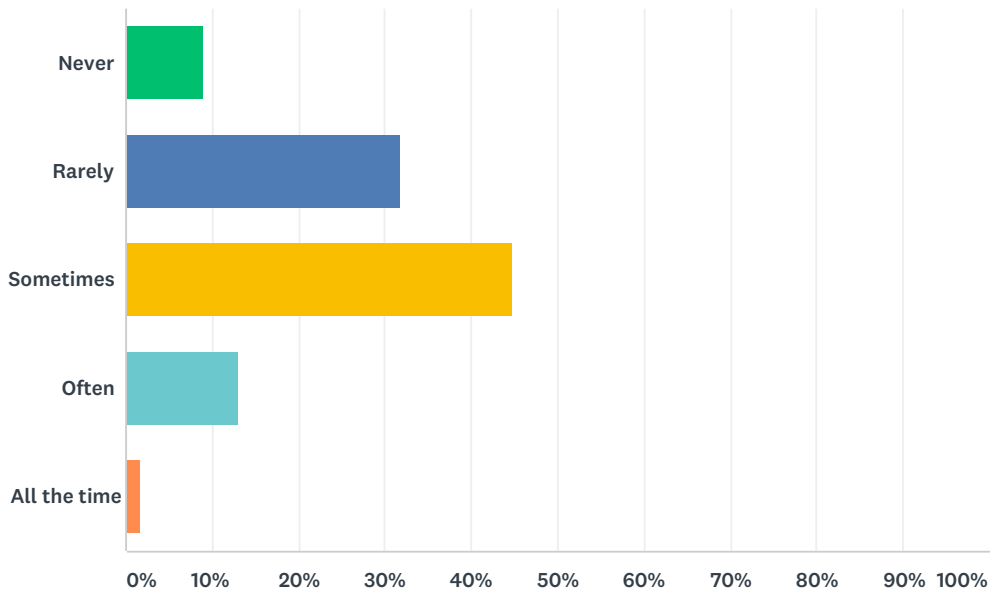

Q12 How satisfied are you with the food and drink on offer in the following spaces?

Answered: 123 Skipped: 46

	VERY BAD	NOT TOO BAD	INDIFFERENT	GOOD	VERY GOOD	TOTAL	WEIGHTED AVERAGE
Gorvy/Dyson Cafe (Battersea)	3.25% 4	8.94% 11	73.98% 91	12.20% 15	1.63% 2	123	3.00
Ground Floor Cafes (Kensington)	8.13% 10	18.70% 23	29.27% 36	33.33% 41	10.57% 13	123	3.20
Vegan Cafe, Fernery (Kensington)	2.44% 3	15.45% 19	44.72% 55	30.08% 37	7.32% 9	123	3.24
SU RCAfe, 2nd Floor, Frayling (Kensington)	0.81% 1	15.45% 19	30.89% 38	36.59% 45	16.26% 20	123	3.52
White City Cafe	17.89% 22	43.09% 53	14.63% 18	21.14% 26	3.25% 4	123	2.49

Q13 Does the cafe(s) on your site provide a suitable social space?

Answered: 123 Skipped: 46

ANSWER CHOICES	RESPONSES	
Yes	47.97%	59
No	52.03%	64
TOTAL		123

Q14 How often do you visit the ArtBar in Kensington?

Answered: 123 Skipped: 46

ANSWER CHOICES	RESPONSES	
Never	8.94%	11
Rarely	31.71%	39
Sometimes	44.72%	55
Often	13.01%	16
All the time	1.63%	2
TOTAL		123

Q15 How satisfied are you with the ArtBar overall?