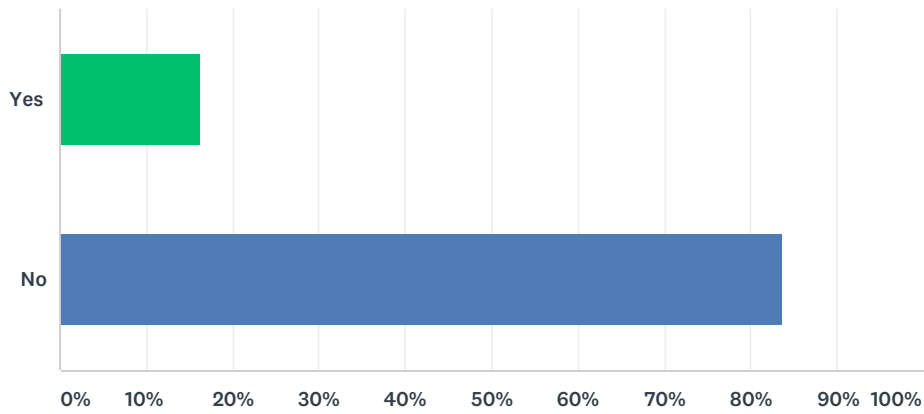

Q4 What is your fee status?

Answered: 169 Skipped: 0

ANSWER CHOICES	RESPONSES	
EU	30.18%	51
International	48.52%	82
UK	21.30%	36
TOTAL		169

Q5 Are you a member of a society offered by the SU?

Answered: 148 Skipped: 21

Q7 Are you happy with the variety of societies on offer?

Answered: 148 Skipped: 21

ANSWER CHOICES	RESPONSES	
Yes	45.27%	67
No	9.46%	14
Indifferent	45.27%	67
TOTAL		148

Q8 Have you engaged with the SU? (if 'No' move on to question 11)