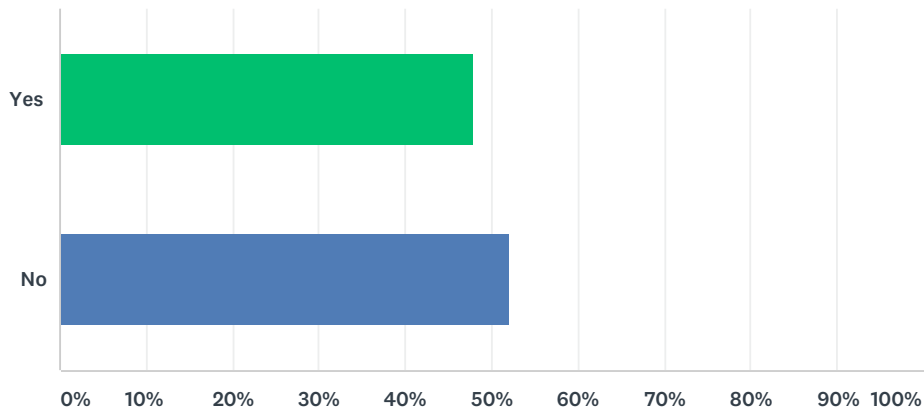

Q13 Does the cafe(s) on your site provide a suitable social space?

Answered: 123 Skipped: 46

ANSWER CHOICES	RESPONSES	
Yes	47.97%	59
No	52.03%	64
TOTAL		123