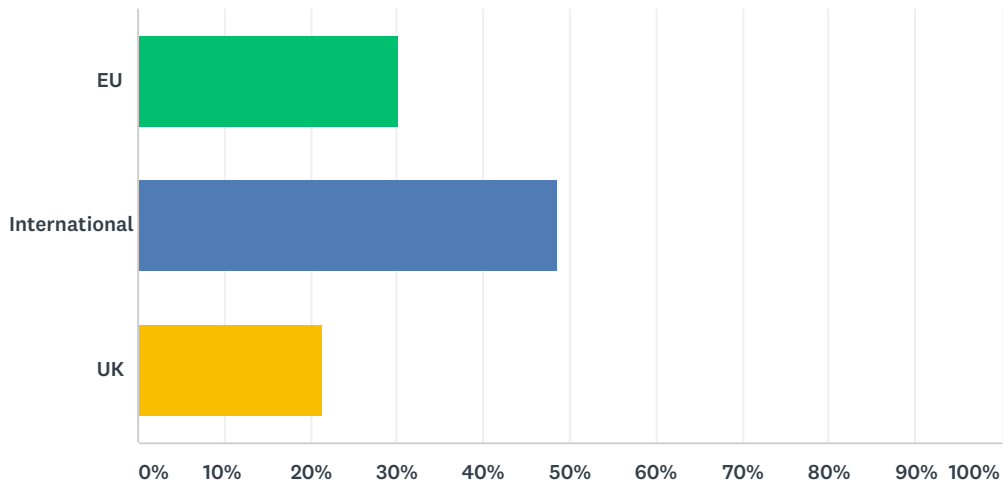

Answered: 169 Skipped: 0

ANSWER CHOICES	RESPONSES	
Battersea	0.00%	0
Kensington	0.00%	0
White City	100.00%	169
TOTAL		169

Q3 What qualification are you working towards?

Answered: 169 Skipped: 0

ANSWER CHOICES	RESPONSES	
MA	84.02%	142
MPhil/PhD	5.33%	9
MRes	1.78%	3
Graduate Diploma	8.88%	15
TOTAL		169

Q4 What is your fee status?

Answered: 169 Skipped: 0

ANSWER CHOICES	RESPONSES	
EU	30.18%	51
International	48.52%	82
UK	21.30%	36
TOTAL		169

Q5 Are you a member of a society offered by the SU?

Answered: 148 Skipped: 21