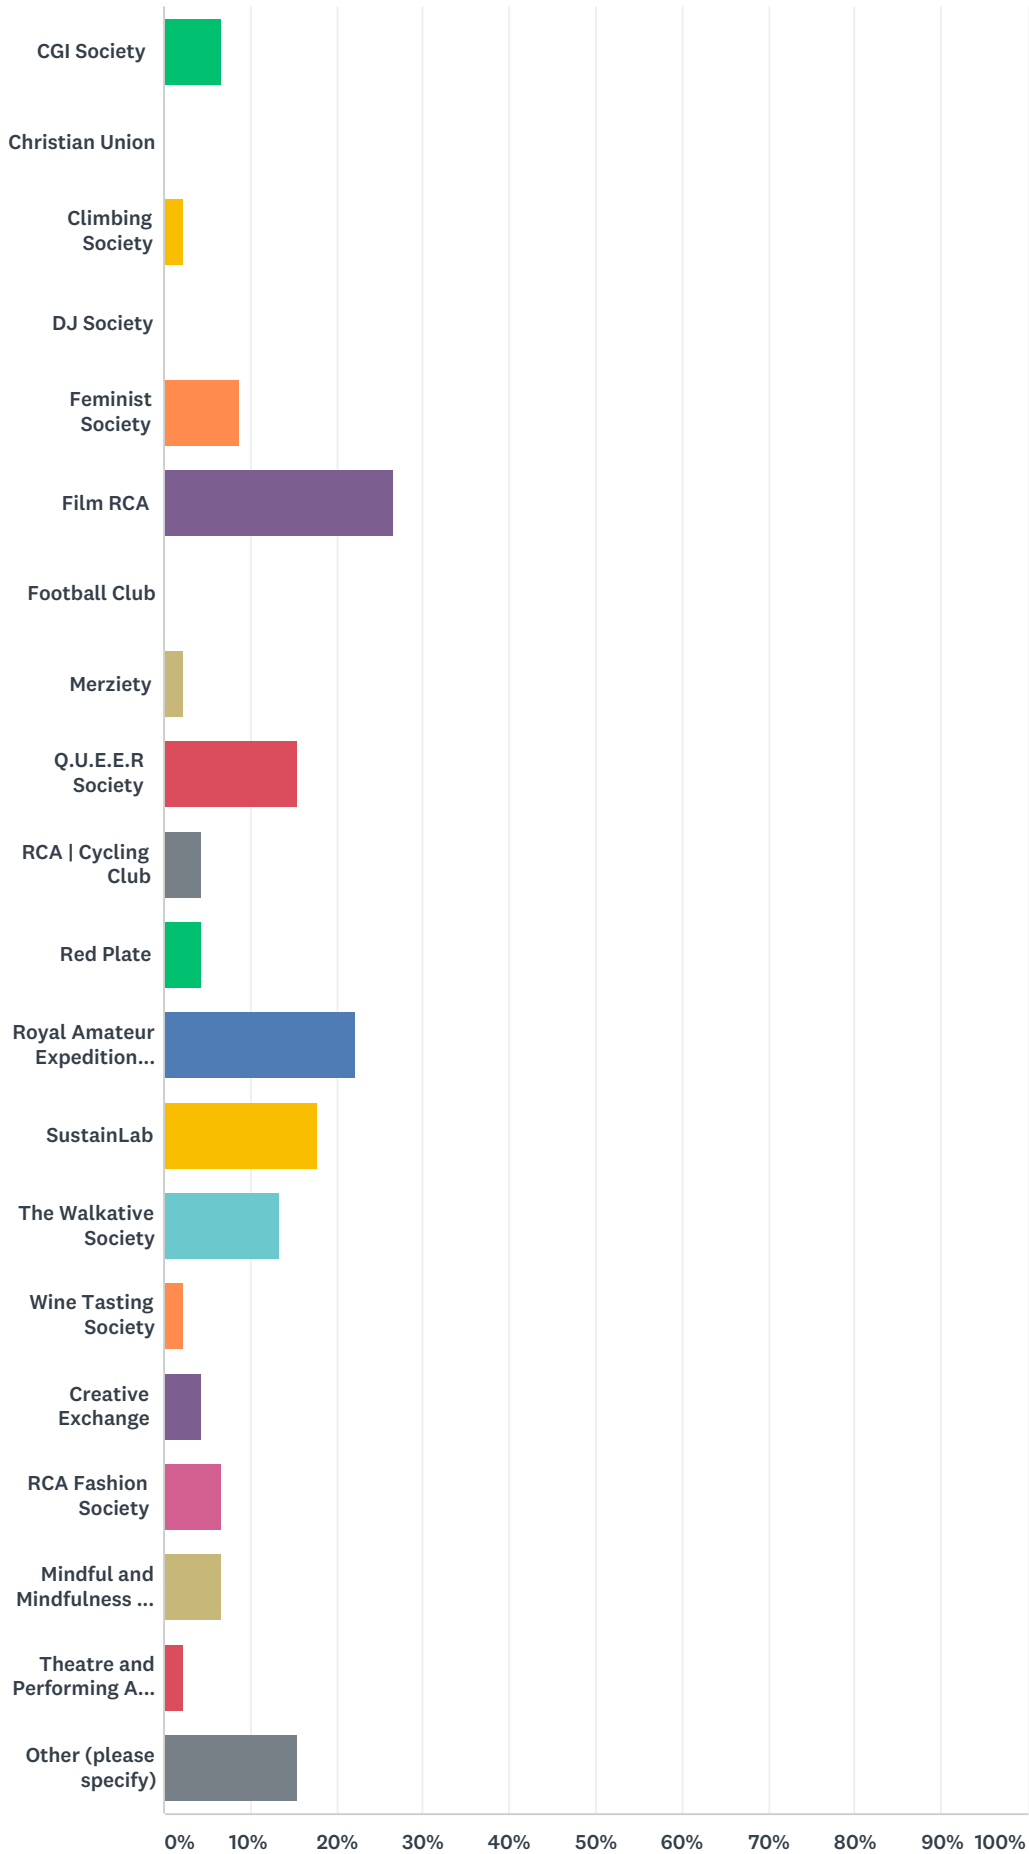

Q4 What is your fee status?

Answered: 169 Skipped: 0

ANSWER CHOICES	RESPONSES	
EU	30.18%	51
International	48.52%	82
UK	21.30%	36
TOTAL		169

Q5 Are you a member of a society offered by the SU?

Answered: 148 Skipped: 21

ANSWER CHOICES	RESPONSES	
Yes	16.22%	24
No	83.78%	124
TOTAL		148

Q6 If so, which one(s)?

Answered: 45 Skipped: 124

ANSWER CHOICES	RESPONSES
CGI Society	6.67% 3

Christian Union	0.00%	0
Climbing Society	2.22%	1
DJ Society	0.00%	0
Feminist Society	8.89%	4
Film RCA	26.67%	12
Football Club	0.00%	0
Merziety	2.22%	1
Q.U.E.E.R Society	15.56%	7
RCA Cycling Club	4.44%	2
Red Plate	4.44%	2
Royal Amateur Expedition Society	22.22%	10
SustainLab	17.78%	8
The Walkative Society	13.33%	6
Wine Tasting Society	2.22%	1
Creative Exchange	4.44%	2
RCA Fashion Society	6.67%	3
Mindful and Mindfulness (M Society)	6.67%	3
Theatre and Performing Arts Society	2.22%	1
Other (please specify)	15.56%	7
Total Respondents: 45		

Q7 Are you happy with the variety of societies on offer?

Answered: 148 Skipped: 21

ANSWER CHOICES	RESPONSES	
Yes	45.27%	67
No	9.46%	14
Indifferent	45.27%	67
TOTAL		148

Q8 Have you engaged with the SU? (if 'No' move on to question 11)