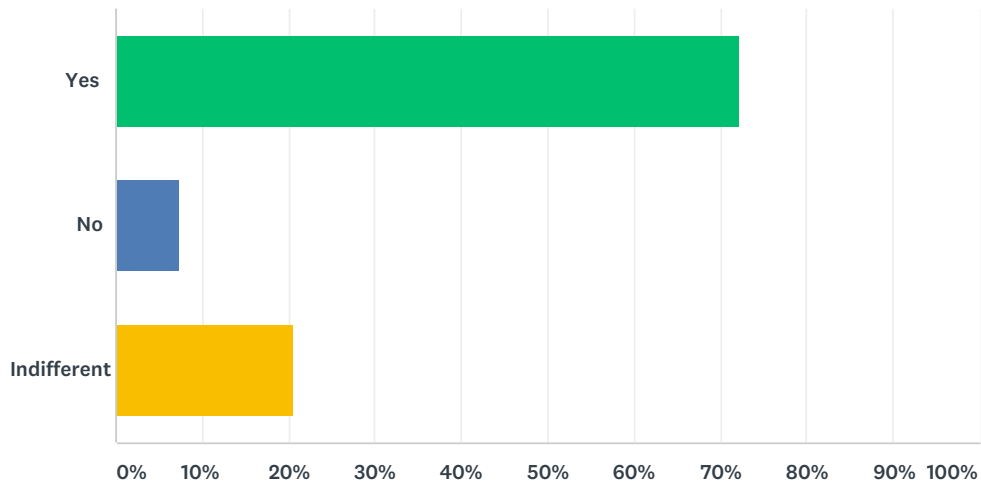

Answered: 123 Skipped: 46

ANSWER CHOICES	RESPONSES	
Never	8.94%	11
Rarely	31.71%	39
Sometimes	44.72%	55
Often	13.01%	16
All the time	1.63%	2
TOTAL		123

Q15 How satisfied are you with the ArtBar overall?

Answered: 123 Skipped: 46

ANSWER CHOICES	RESPONSES
Not happy	1.63% 2
Could be better	18.70% 23
Indifferent	19.51% 24
I like it	53.66% 66
It's amazing!	6.50% 8
TOTAL	123

Q16 Comments about the food and drink offer (optional)

Answered: 38 Skipped: 131

Q17 Are you happy with your programme rep(s)?

Answered: 122 Skipped: 47

ANSWER CHOICES	RESPONSES	
Yes	72.13%	88
No	7.38%	9
Indifferent	20.49%	25
TOTAL		122

Q18 Do you feel like your voice is being heard through the rep system?